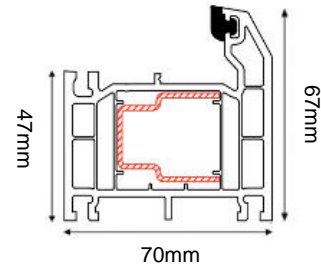

SUNNINGDALE COMPOSITE DOOR SET

COMPOSITE EXTERNAL DOOR & FRAME

(AVAILABLE IN BLACK/WHITE, GREY/WHITE, BLUE/WHITE & CHARTWELL GREEN/WHITE)

Frame Head/Jamb

Threshold & Drip Sill

DOOR DIMENSIONS	DOOR & FRAME DIMENSIONS	RECOMMENDED BRICKWORK OPENING
760mm x 1984mm	852mm x 2079mm	862mm x 2089mm
836mm x 1984mm	928mm x 2079mm	938mm x 2089mm
UVALUE		1.4W/M2K
OPENING DIRECTION		INWARDS ONLY
WEIGHT APPROXIMATELY		52/55KG
DOOR THICKNESS		44MM