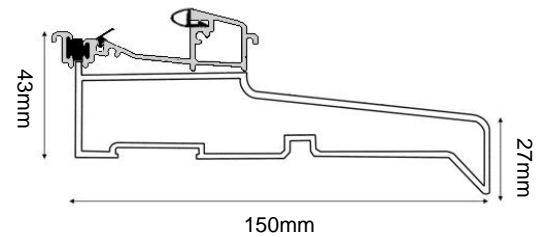

SUNNINGDALE COMPOSITE DOOR SET

COMPOSITE EXTERNAL DOOR & FRAME

(AVAILABLE IN BLACK/WHITE, GREY/WHITE, BLUE/WHITE & CHARTWELL GREEN/WHITE)

Frame Head/Jamb

Threshold & Drip Sill

DOOR DIMENSIONS	DOOR & FRAME DIMENSIONS	RECOMMENDED BRICKWORK OPENING
760mm x 1984mm	852mm x 2079mm	862mm x 2089mm
836mm x 1984mm	928mm x 2079mm	938mm x 2089mm
UVALUE		1.4W/M2K
OPENING DIRECTION		INWARDS ONLY
WEIGHT APPROXIMATELY		52/55KG
DOOR THICKNESS		44MM