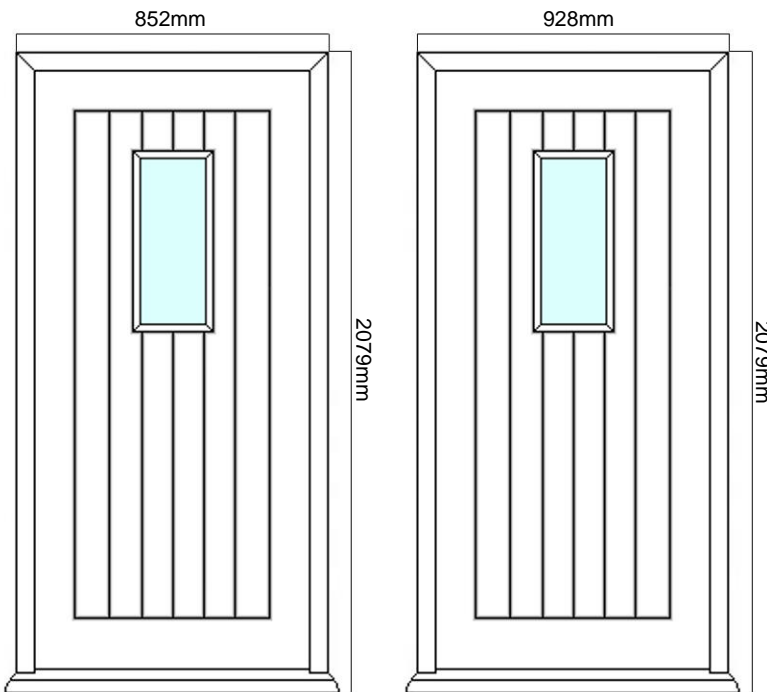

SUNNINGDALE COMPOSITE DOOR SET

COMPOSITE EXTERNAL DOOR & FRAME

(AVAILABLE IN BLACK/WHITE, GREY/WHITE, BLUE/WHITE & CHARTWELL GREEN/WHITE)

Frame Head/Jamb

Threshold & Drip Sill

DOOR DIMENSIONS	DOOR & FRAME DIMENSIONS	RECOMMENDED BRICKWORK OPENING
760mm x 1984mm	852mm x 2079mm	862mm x 2089mm
836mm x 1984mm	928mm x 2079mm	938mm x 2089mm
UVALUE		1.4W/M2K
OPENING DIRECTION		INWARDS ONLY
WEIGHT APPROXIMATELY		52/55KG
DOOR THICKNESS		44MM