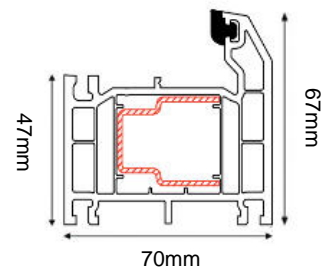

MONACO COMPOSITE DOOR SET

COMPOSITE EXTERNAL DOOR + DOUBLE SIDELITE

(AVAILABLE IN BLACK/WHITE & GREY/WHITE)

Frame Head/Jamb

Frame & Drip Sill

DOOR DIMENSIONS	DOOR & FRAME DIMENSIONS	RECOMMENDED BRICKWORK OPENING
836mm x 1957mm	1932mm x 2079mm	1942mm x 2089mm
UVALUE		1.4W/M2K
OPENING DIRECTION		INWARDS ONLY
WEIGHT APPROXIMATELY		126kg
DOOR THICKNESS		44MM