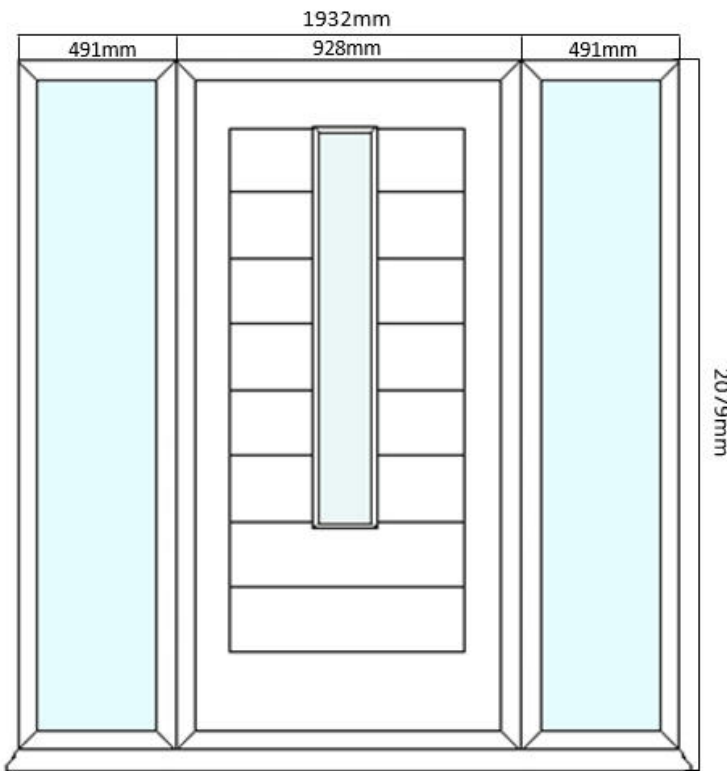

MONACO COMPOSITE DOOR SET

COMPOSITE EXTERNAL DOOR + DOUBLE SIDELITE

(AVAILABLE IN BLACK/WHITE & GREY/WHITE)

Frame Head/Jamb

Frame & Drip Sill

DOOR DIMENSIONS	DOOR & FRAME DIMENSIONS	RECOMMENDED BRICKWORK OPENING
836mm x 1957mm	1932mm x 2079mm	1942mm x 2089mm
UVALUE		1.4W/M2K
OPENING DIRECTION		INWARDS ONLY
WEIGHT APPROXIMATELY		126kg
DOOR THICKNESS		44MM