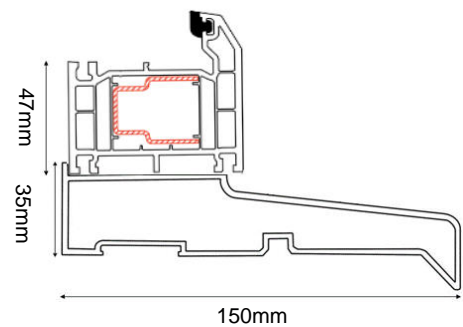

MONACO COMPOSITE DOOR SET

COMPOSITE EXTERNAL DOOR + DOUBLE SIDELITE

(AVAILABLE IN BLACK/WHITE & GREY/WHITE)

Frame Head/Jamb

Frame & Drip Sill

DOOR DIMENSIONS	DOOR & FRAME DIMENSIONS	RECOMMENDED BRICKWORK OPENING
836mm x 1957mm	1932mm x 2079mm	1942mm x 2089mm
UVALUE		1.4W/M2K
OPENING DIRECTION		INWARDS ONLY
WEIGHT APPROXIMATELY		126kg
DOOR THICKNESS		44MM