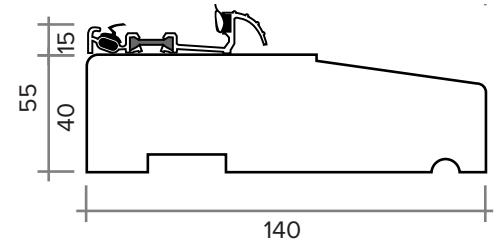

## BERGEN ULTIMATE EXTERNAL DOOR

DOUBLE GLAZED, HARDWOOD EXTERNAL DOOR IN GREY

WEIGHT APPROXIMATELY	44KG
DOOR THICKNESS	44MM

## BERGEN ULTIMATE EXTERNAL DOOR AND FRAME

DOUBLE GLAZED, HARDWOOD EXTERNAL DOOR & FRAME IN GREY

FRAME HEAD & JAMB

FRAME CILL

DOOR DIMENSIONS	DOOR & FRAME DIMENSIONS	RECOMMENDED BRICKWORK OPENING
762MM X 1981MM	852MM X 2079MM	862MM X 2089MM
838MM X 1981MM	928MM X 2079MM	938MM X 2089MM
813MM X 2032MM	903MM X 2130MM	913MM X 2140MM
UVALUE ( WHEN USED WITH MATCHING FRAME )		1.6W/M2K
OPENING DIRECTION		INWARDS ONLY