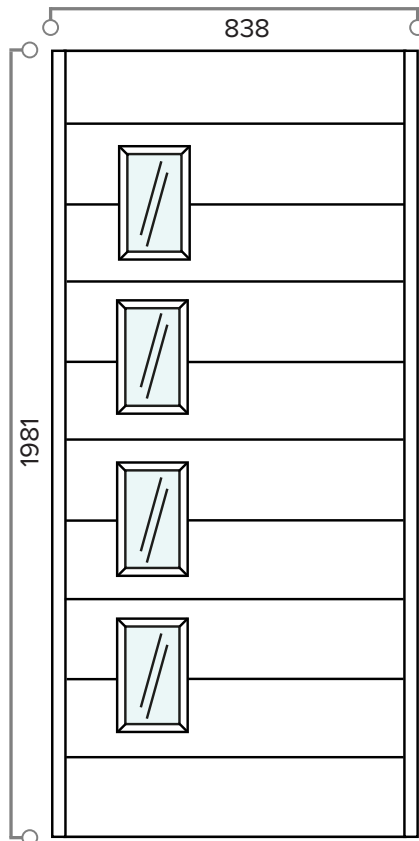

## BERGEN ULTIMATE EXTERNAL DOOR

DOUBLE GLAZED, HARDWOOD EXTERNAL DOOR IN GREY

WEIGHT APPROXIMATELY	44KG
DOOR THICKNESS	44MM

## BERGEN ULTIMATE EXTERNAL DOOR AND FRAME

DOUBLE GLAZED, HARDWOOD EXTERNAL DOOR & FRAME IN GREY

FRAME HEAD & JAMB

FRAME CILL

DOOR DIMENSIONS	DOOR & FRAME DIMENSIONS	RECOMMENDED BRICKWORK OPENING
762MM X 1981MM	852MM X 2079MM	862MM X 2089MM
838MM X 1981MM	928MM X 2079MM	938MM X 2089MM
813MM X 2032MM	903MM X 2130MM	913MM X 2140MM
UVALUE ( WHEN USED WITH MATCHING FRAME )		1.6W/M2K
OPENING DIRECTION		INWARDS ONLY