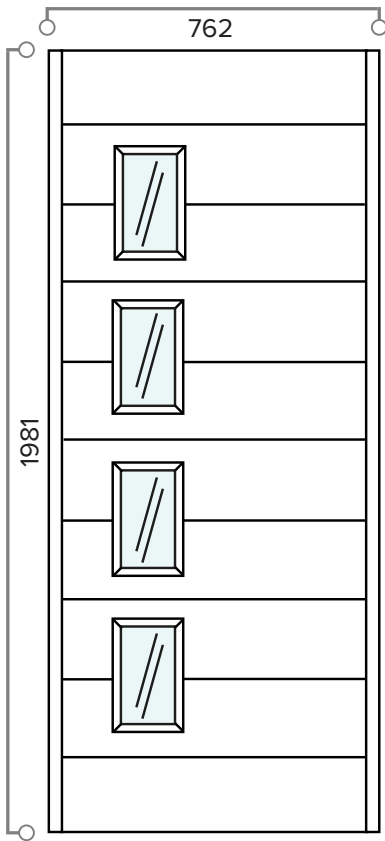

## BERGEN ULTIMATE EXTERNAL DOOR

DOUBLE GLAZED, HARDWOOD EXTERNAL DOOR IN GREY

WEIGHT APPROXIMATELY	44KG
DOOR THICKNESS	44MM

## BERGEN ULTIMATE EXTERNAL DOOR AND FRAME

DOUBLE GLAZED, HARDWOOD EXTERNAL DOOR & FRAME IN GREY

FRAME HEAD & JAMB

FRAME CILL

DOOR DIMENSIONS	DOOR & FRAME DIMENSIONS	RECOMMENDED BRICKWORK OPENING
762MM X 1981MM	852MM X 2079MM	862MM X 2089MM
838MM X 1981MM	928MM X 2079MM	938MM X 2089MM
813MM X 2032MM	903MM X 2130MM	913MM X 2140MM
UVALUE ( WHEN USED WITH MATCHING FRAME )		1.6W/M2K
OPENING DIRECTION		INWARDS ONLY