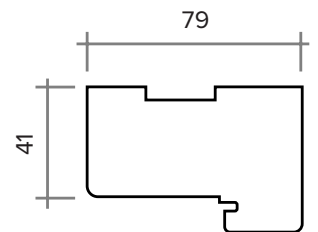

## BERGEN ULTIMATE EXTERNAL DOOR

DOUBLE GLAZED, HARDWOOD EXTERNAL DOOR IN GREY

WEIGHT APPROXIMATELY	44KG
DOOR THICKNESS	44MM

## BERGEN ULTIMATE EXTERNAL DOOR AND FRAME

DOUBLE GLAZED, HARDWOOD EXTERNAL DOOR & FRAME IN GREY

FRAME HEAD & JAMB

FRAME CILL

DOOR DIMENSIONS	DOOR & FRAME DIMENSIONS	RECOMMENDED BRICKWORK OPENING
762MM X 1981MM	852MM X 2079MM	862MM X 2089MM
838MM X 1981MM	928MM X 2079MM	938MM X 2089MM
813MM X 2032MM	903MM X 2130MM	913MM X 2140MM
UVALUE ( WHEN USED WITH MATCHING FRAME )		1.6W/M2K
OPENING DIRECTION		INWARDS ONLY