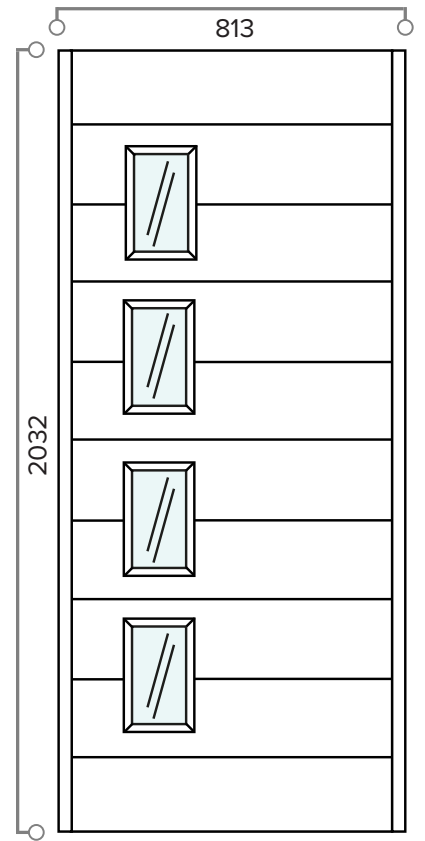

## BERGEN ULTIMATE EXTERNAL DOOR

DOUBLE GLAZED, HARDWOOD EXTERNAL DOOR IN GREY

WEIGHT APPROXIMATELY	44KG
DOOR THICKNESS	44MM

## BERGEN ULTIMATE EXTERNAL DOOR AND FRAME

DOUBLE GLAZED, HARDWOOD EXTERNAL DOOR & FRAME IN GREY

FRAME HEAD & JAMB

FRAME CILL

DOOR DIMENSIONS	DOOR & FRAME DIMENSIONS	RECOMMENDED BRICKWORK OPENING
762MM X 1981MM	852MM X 2079MM	862MM X 2089MM
838MM X 1981MM	928MM X 2079MM	938MM X 2089MM
813MM X 2032MM	903MM X 2130MM	913MM X 2140MM
UVALUE ( WHEN USED WITH MATCHING FRAME )		1.6W/M2K
OPENING DIRECTION		INWARDS ONLY