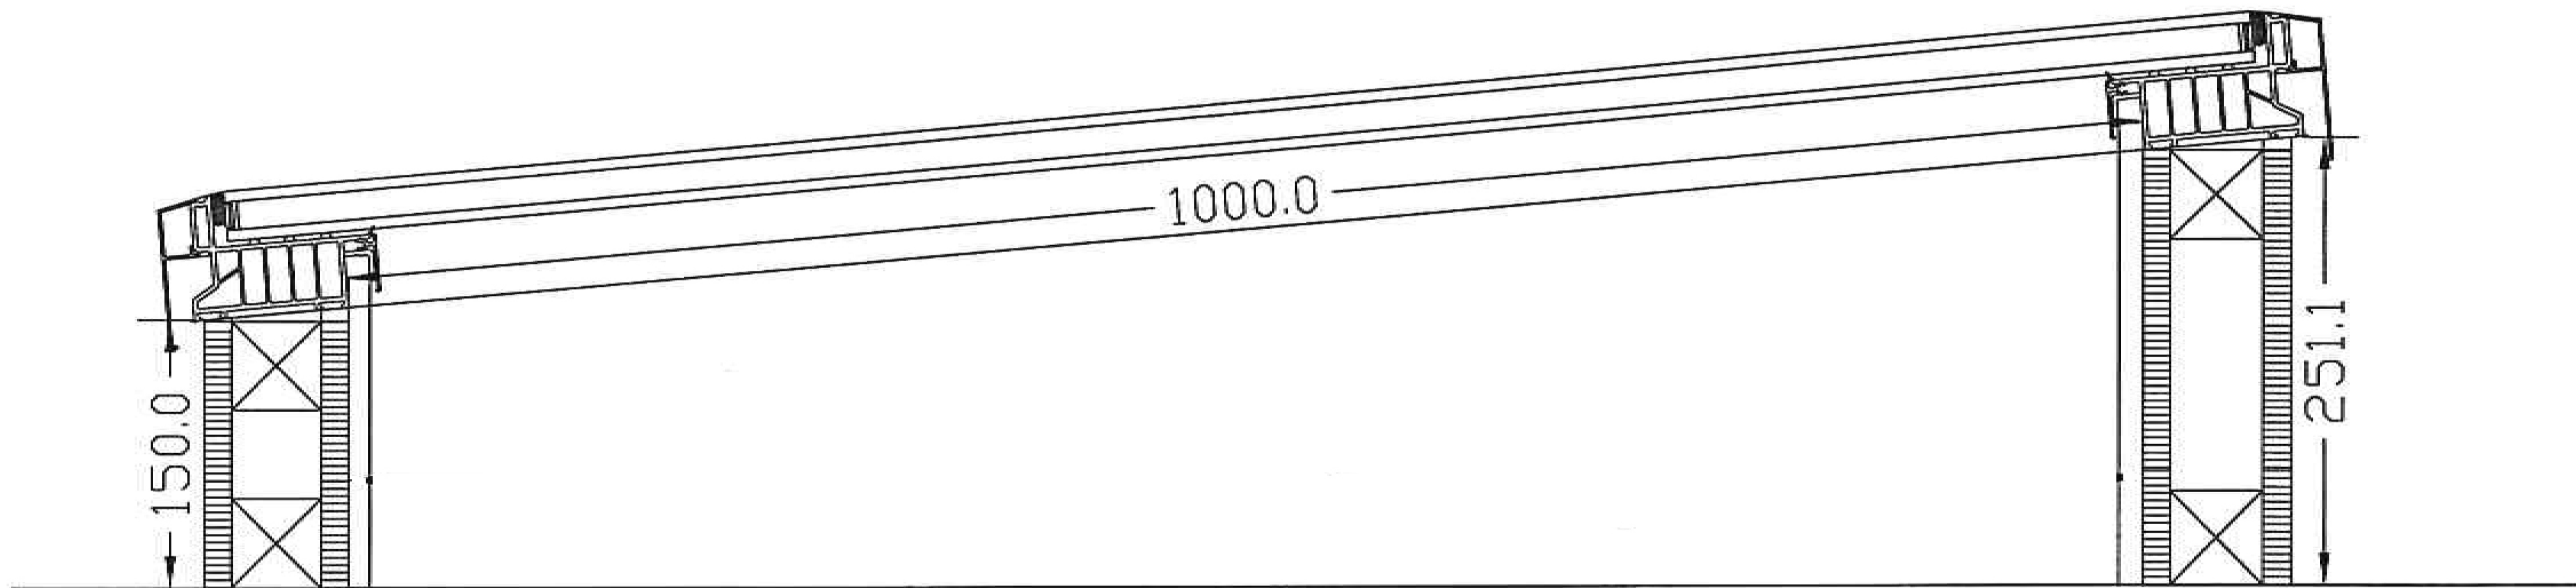

# VUFOLD<sup>®</sup>

Vufold Rooflight Showing  
5 Degree pitch across the Width  
with 80mm Thickness Kerb

SIDE ELEVATION