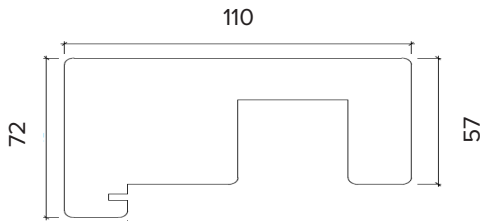

# FINESSE SLIMLINE

## 3M ( APPROX 10FT )

4 DOOR, INTERNAL BI-FOLD DOOR SET WITH A BOTTOM TRACK

FRAME HEAD

FRAME CILL

FRAME JAMBS L/R

VISIBLE GLASS AREA

3.95M<sup>2</sup>

BRICKWORK OPENING

3000MM x 2084MM ( WxH )

WEIGHT APPROXIMATELY

131 KG