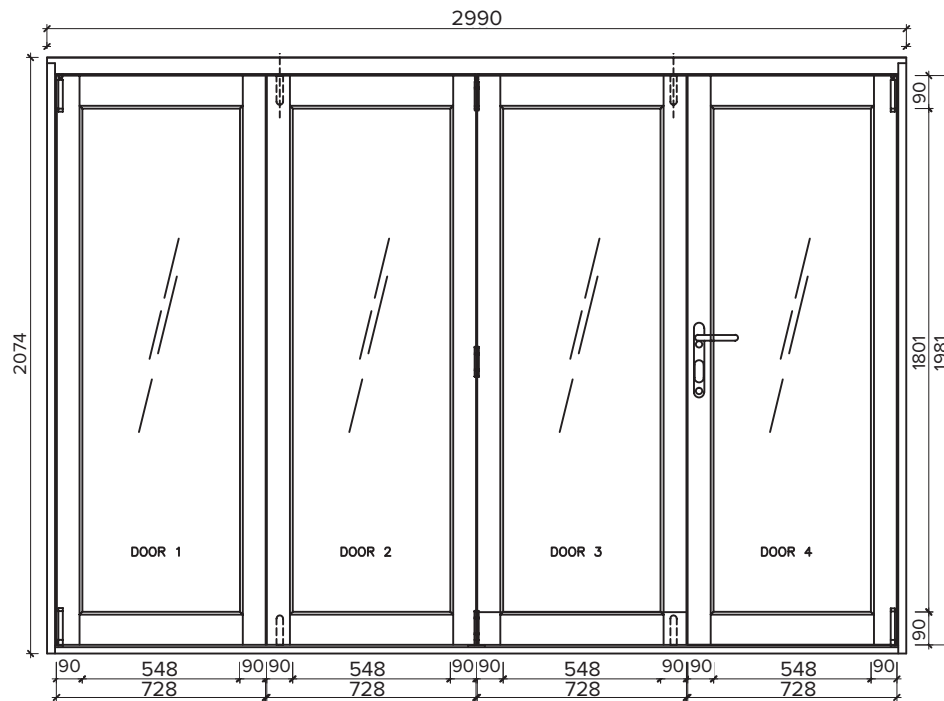

# FINESSE SLIMLINE

## 3M ( APPROX 10FT )

4 DOOR, INTERNAL BI-FOLD DOOR SET WITH A BOTTOM TRACK

FRAME HEAD

FRAME CILL

FRAME JAMBS L/R

VISIBLE GLASS AREA

3.95M<sup>2</sup>

BRICKWORK OPENING

3000MM x 2084MM ( WxH )

WEIGHT APPROXIMATELY

131 KG