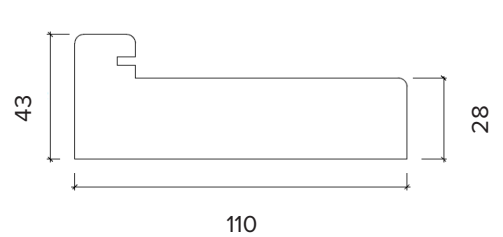

## 3M ( APPROX 10FT )

4 DOOR, INTERNAL BI-FOLD DOOR SET WITH A BOTTOM TRACK

FRAME HEAD

FRAME CILL

FRAME JAMBS L/R

VISIBLE GLASS AREA

3.95M<sup>2</sup>

BRICKWORK OPENING

3000MM x 2084MM ( WxH )

WEIGHT APPROXIMATELY

131 KG