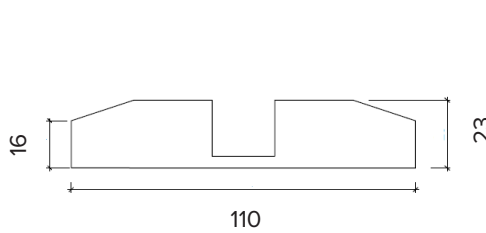

## 3M ( APPROX 10FT )

4 DOOR, INTERNAL BI-FOLD DOOR SET WITH A BOTTOM TRACK

FRAME HEAD

FRAME CILL

FRAME JAMBS L/R

VISIBLE GLASS AREA

3.95M<sup>2</sup>

BRICKWORK OPENING

3000MM x 2084MM ( WxH )

WEIGHT APPROXIMATELY

131 KG