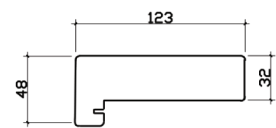

ELITE 4.8M (APPROX 16FT)

6 DOOR, DOUBLE GLAZED, HARDWOOD CORE WITH OAK VENEER, EXTERNAL BIFOLD DOOR SET.

DOOR DIMENSIONS

FRAME HEAD

FRAME CILL

FRAME JAMBS R/L

VISIBLE GLASS AREA

6.87M²

U VALUE

1.4W/M2K

BRICKWORK OPENING

4800MM x 2100MM (WxH)

WEIGHT APPROXIMATELY

279.5KG