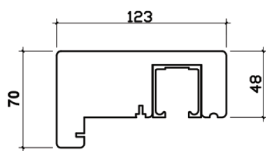

ELITE 4.8M (APPROX 16FT)

6 DOOR, DOUBLE GLAZED, HARDWOOD CORE WITH OAK VENEER, EXTERNAL BIFOLD DOOR SET.

DOOR DIMENSIONS

FRAME HEAD

FRAME CILL

FRAME JAMBS R/L

VISIBLE GLASS AREA

6.87M²

U VALUE

1.4W/M2K

BRICKWORK OPENING

4800MM x 2100MM (WxH)

WEIGHT APPROXIMATELY

279.5KG