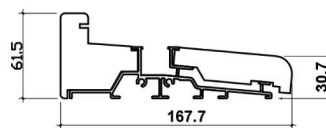

ELITE 4.8M (APPROX 16FT)

6 DOOR, DOUBLE GLAZED, HARDWOOD CORE WITH OAK VENEER, EXTERNAL BIFOLD DOOR SET.

DOOR DIMENSIONS

FRAME HEAD

FRAME CILL

FRAME JAMBS R/L

VISIBLE GLASS AREA

6.87M²

U VALUE

1.4W/M2K

BRICKWORK OPENING

4800MM x 2100MM (WxH)

WEIGHT APPROXIMATELY

279.5KG