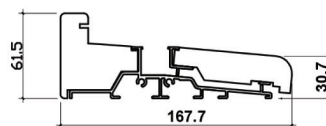

ELITE 4.2M (APPROX 14FT)

6 DOOR, DOUBLE GLAZED, HARDWOOD CORE WITH OAK VENEER, EXTERNAL BIFOLD DOOR SET.

DOOR DIMENSIONS

FRAME HEAD

FRAME CILL

FRAME JAMBS R/L

| | |
|----------------------|-------------------------|
| VISIBLE GLASS AREA | 5.79M ² |
| U VALUE | 1.4W/M2K |
| BRICKWORK OPENING | 4200MM x 2100MM (WxH) |
| WEIGHT APPROXIMATELY | 249.5KG |