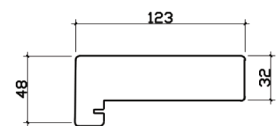

ELITE 4.2M (APPROX 14FT)

6 DOOR, DOUBLE GLAZED, HARDWOOD CORE WITH OAK VENEER, EXTERNAL BIFOLD DOOR SET.

DOOR DIMENSIONS

FRAME HEAD

FRAME CILL

FRAME JAMBS R/L

| | |
|----------------------|-------------------------|
| VISIBLE GLASS AREA | 5.79M ² |
| U VALUE | 1.4W/M2K |
| BRICKWORK OPENING | 4200MM x 2100MM (WxH) |
| WEIGHT APPROXIMATELY | 249.5KG |