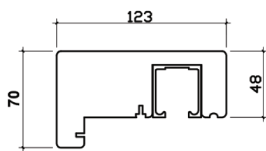

ELITE 4.2M (APPROX 14FT)

6 DOOR, DOUBLE GLAZED, HARDWOOD CORE WITH OAK VENEER, EXTERNAL BIFOLD DOOR SET.

DOOR DIMENSIONS

FRAME HEAD

FRAME CILL

FRAME JAMBS R/L

| | |
|----------------------|-------------------------|
| VISIBLE GLASS AREA | 5.79M ² |
| U VALUE | 1.4W/M2K |
| BRICKWORK OPENING | 4200MM x 2100MM (WxH) |
| WEIGHT APPROXIMATELY | 249.5KG |