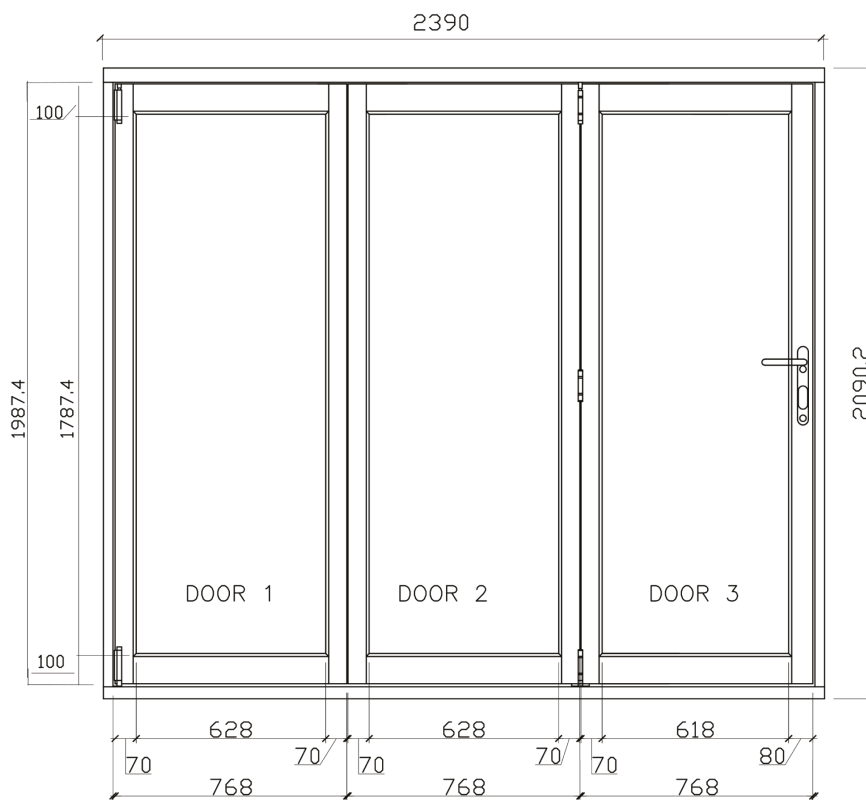

ELITE 2.4M (APPROX 8FT)

3 DOOR, DOUBLE GLAZED, HARDWOOD CORE WITH OAK VENEER, EXTERNAL BIFOLD DOOR SET.

DOOR DIMENSIONS

FRAME HEAD

FRAME JAMBS R/L

FRAME CILL

VISIBLE GLASS AREA	3.34M ²
U VALUE	1.5W/M2K
BRICKWORK OPENING	2400MM x 2100MM (WxH)
WEIGHT APPROXIMATELY	145KG