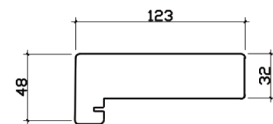

ELITE 2.4M (APPROX 8FT)

3 DOOR, DOUBLE GLAZED, HARDWOOD CORE WITH OAK VENEER, EXTERNAL BIFOLD DOOR SET.

DOOR DIMENSIONS

FRAME HEAD

FRAME JAMBS R/L

FRAME CILL

VISIBLE GLASS AREA	3.34M ²
U VALUE	1.5W/M2K
BRICKWORK OPENING	2400MM x 2100MM (WxH)
WEIGHT APPROXIMATELY	145KG