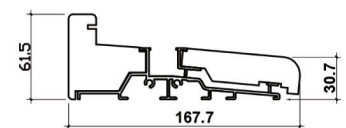

ELITE 2.4M (APPROX 8FT)

3 DOOR, DOUBLE GLAZED, HARDWOOD CORE WITH OAK VENEER, EXTERNAL BIFOLD DOOR SET.

DOOR DIMENSIONS

FRAME HEAD

FRAME JAMBS R/L

FRAME CILL

VISIBLE GLASS AREA	3.34M ²
U VALUE	1.5W/M2K
BRICKWORK OPENING	2400MM x 2100MM (WxH)
WEIGHT APPROXIMATELY	145KG