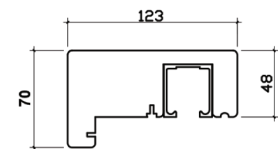

ELITE 2.4M (APPROX 8FT)

3 DOOR, DOUBLE GLAZED, HARDWOOD CORE WITH OAK VENEER, EXTERNAL BIFOLD DOOR SET.

DOOR DIMENSIONS

FRAME HEAD

FRAME JAMBS R/L

FRAME CILL

VISIBLE GLASS AREA	3.34M ²
U VALUE	1.5W/M2K
BRICKWORK OPENING	2400MM x 2100MM (WxH)
WEIGHT APPROXIMATELY	145KG