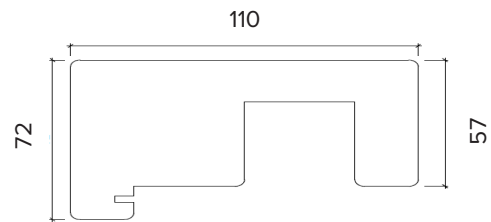

# EDGE SLIMLINE

## 2.4M (APPROX 8FT)

3 DOOR, UNFINISHED OAK VENEER, INTERNAL BI-FOLD DOORS, WITHOUT A BOTTOM TRACK

FRAME HEAD

FRAME JAMBS L/R

VISIBLE GLASS AREA	<b>3.04 m<sup>2</sup></b>
BRICKWORK OPENING	<b>2400MM x 2064MM ( WxH )</b>
WEIGHT APPROXIMATELY	<b>110.5KG</b>