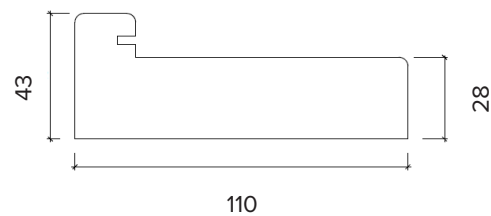

## 2.4M (APPROX 8FT)

3 DOOR, UNFINISHED OAK VENEER, INTERNAL BI-FOLD DOORS, WITHOUT A BOTTOM TRACK

FRAME HEAD

FRAME JAMBS L/R

VISIBLE GLASS AREA	<b>3.04 m<sup>2</sup></b>
BRICKWORK OPENING	<b>2400MM x 2064MM ( WxH )</b>
WEIGHT APPROXIMATELY	<b>110.5KG</b>