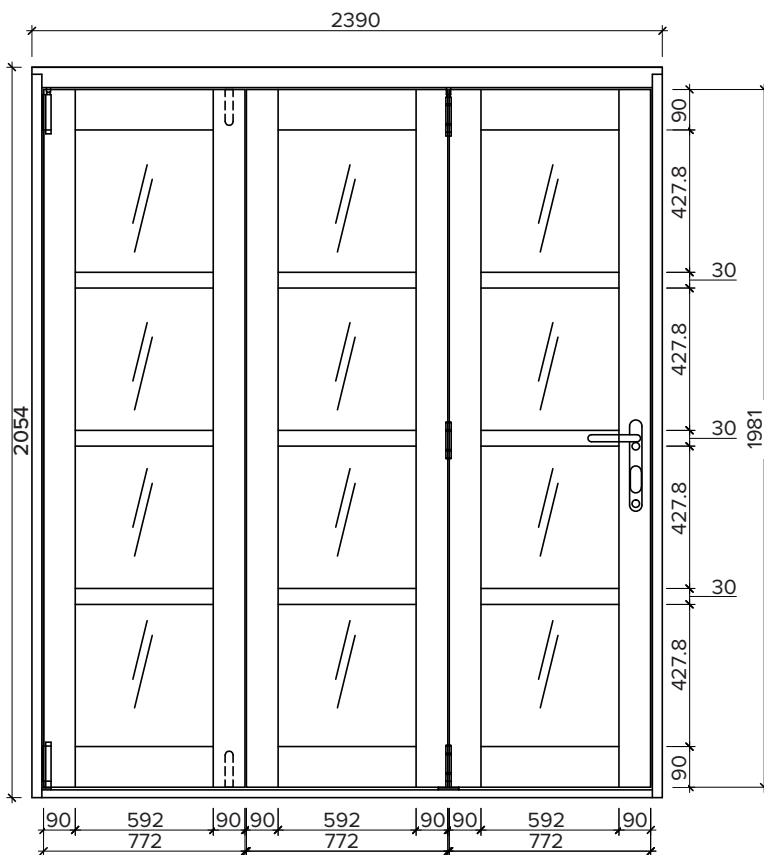

# EDGE SLIMLINE

## 2.4M (APPROX 8FT)

3 DOOR, UNFINISHED OAK VENEER, INTERNAL BI-FOLD DOORS, WITHOUT A BOTTOM TRACK

FRAME HEAD

FRAME JAMBS L/R

VISIBLE GLASS AREA	<b>3.04 m<sup>2</sup></b>
BRICKWORK OPENING	<b>2400MM x 2064MM ( WxH )</b>
WEIGHT APPROXIMATELY	<b>110.5KG</b>