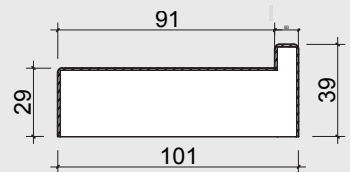

INSPIRE 1.5M (APPROX 5FT)

2 DOOR, INTERNAL FOLD FLAT DOOR SET

FRAME HEAD

FRAME JAMBS 1

FRAME JAMBS 2

INSPIRE 1.5M (APPROX 5FT)

2 DOOR, INTERNAL FOLD FLAT DOOR SET

VISIBLE GLASS AREA	1.87M ²
BRICKWORK OPENING	1500MM X 2017MM (WxH)
WEIGHT APPROXIMATELY	57.5KG