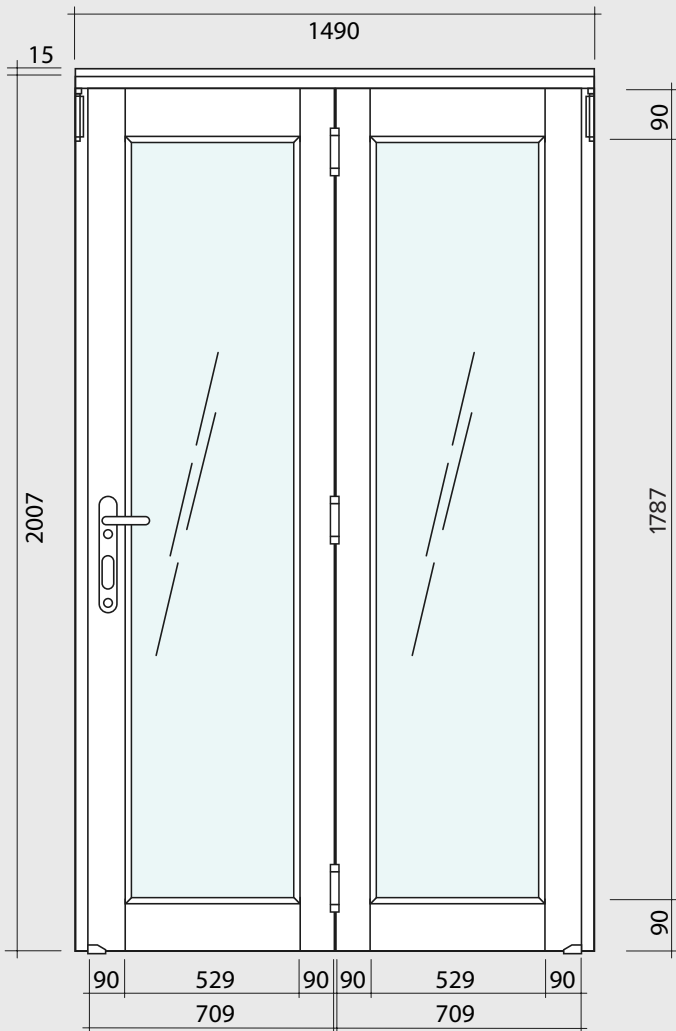

INSPIRE 1.5M (APPROX 5FT)

2 DOOR, INTERNAL FOLD FLAT DOOR SET

FRAME HEAD

FRAME JAMBS 1

FRAME JAMBS 2

INSPIRE 1.5M (APPROX 5FT)

2 DOOR, INTERNAL FOLD FLAT DOOR SET

VISIBLE GLASS AREA	1.87M ²
BRICKWORK OPENING	1500MM X 2017MM (WxH)
WEIGHT APPROXIMATELY	57.5KG