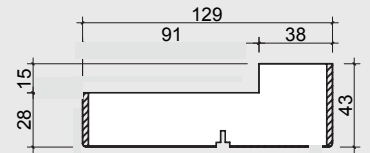

INSPIRE 1.5M (APPROX 5FT)

2 DOOR, INTERNAL FOLD FLAT DOOR SET

FRAME HEAD

FRAME JAMBS 1

FRAME JAMBS 2

INSPIRE 1.5M (APPROX 5FT)

2 DOOR, INTERNAL FOLD FLAT DOOR SET

VISIBLE GLASS AREA	1.87M ²
BRICKWORK OPENING	1500MM X 2017MM (WxH)
WEIGHT APPROXIMATELY	57.5KG