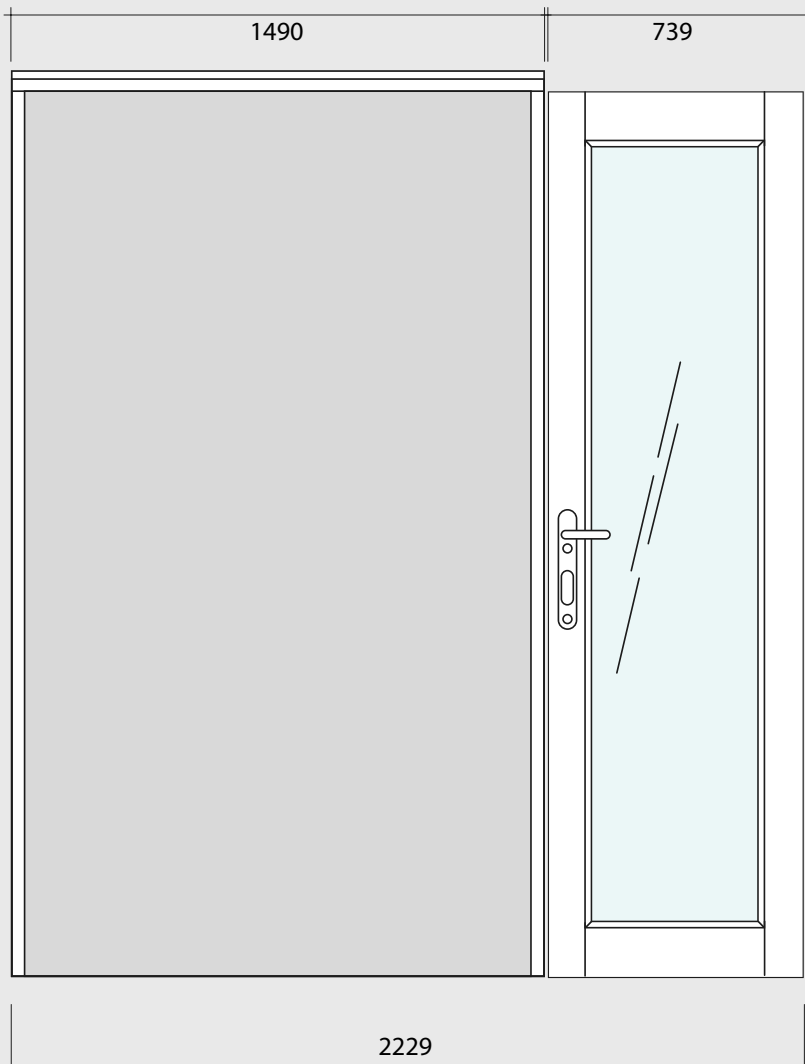

INSPIRE 1.5M (APPROX 5FT)

2 DOOR, INTERNAL FOLD FLAT DOOR SET

FRAME HEAD

FRAME JAMBS 1

FRAME JAMBS 2

INSPIRE 1.5M (APPROX 5FT)

2 DOOR, INTERNAL FOLD FLAT DOOR SET

VISIBLE GLASS AREA	1.87M ²
BRICKWORK OPENING	1500MM X 2017MM (WxH)
WEIGHT APPROXIMATELY	57.5KG