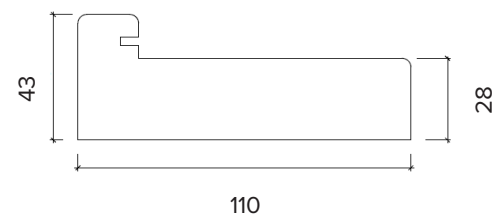

EDGE SLIMLINE

3.0M (APPROX 10FT)

4 DOOR, UNFINISHED OAK VENEER, INTERNAL BI-FOLD DOORS, WITH A BOTTOM TRACK

FRAME HEAD

FRAME CILL

FRAME JAMBS L/R

VISIBLE GLASS AREA	3.75m ²
BRICKWORK OPENING	3000MM x 2084MM (WxH)
WEIGHT APPROXIMATELY	138KG