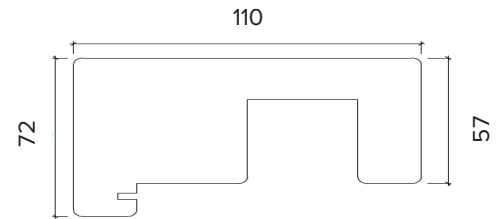

EDGE SLIMLINE

3.0M (APPROX 10FT)

4 DOOR, UNFINISHED OAK VENEER, INTERNAL BI-FOLD DOORS, WITH A BOTTOM TRACK

FRAME HEAD

FRAME CILL

FRAME JAMBS L/R

VISIBLE GLASS AREA	3.75m ²
BRICKWORK OPENING	3000MM x 2084MM (WxH)
WEIGHT APPROXIMATELY	138KG