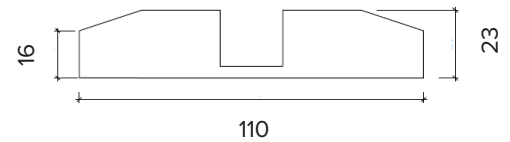

EDGE SLIMLINE

3.0M (APPROX 10FT)

4 DOOR, UNFINISHED OAK VENEER, INTERNAL BI-FOLD DOORS, WITH A BOTTOM TRACK

FRAME HEAD

FRAME CILL

FRAME JAMBS L/R

VISIBLE GLASS AREA	3.75m ²
BRICKWORK OPENING	3000MM x 2084MM (WxH)
WEIGHT APPROXIMATELY	138KG