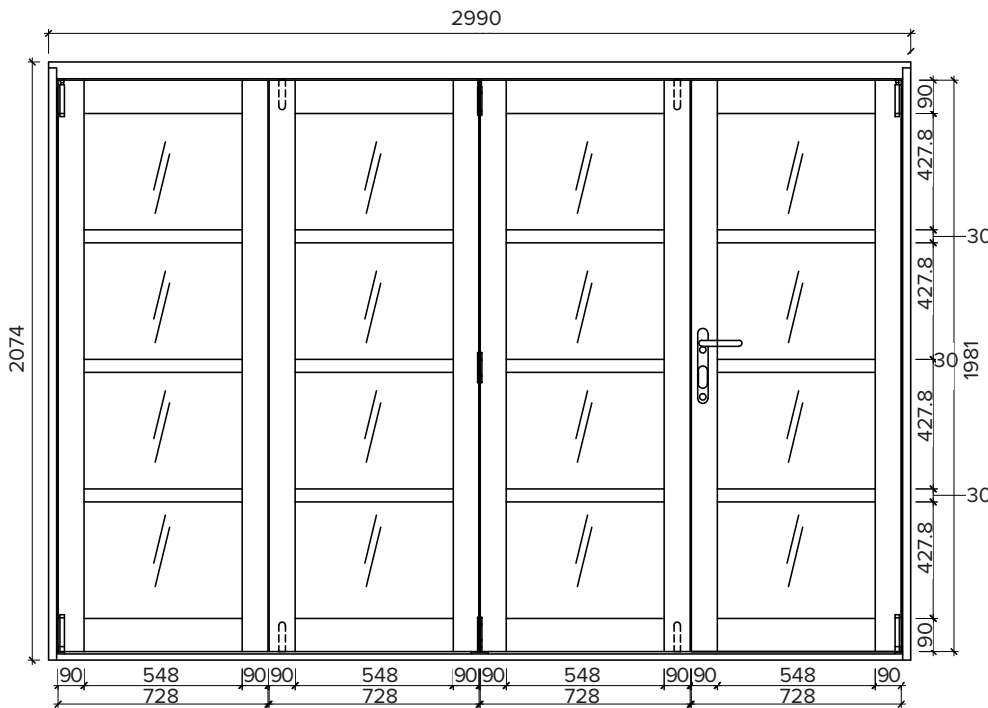

EDGE SLIMLINE

3.0M (APPROX 10FT)

4 DOOR, UNFINISHED OAK VENEER, INTERNAL BI-FOLD DOORS, WITH A BOTTOM TRACK

FRAME HEAD

FRAME CILL

FRAME JAMBS L/R

VISIBLE GLASS AREA	3.75m ²
BRICKWORK OPENING	3000MM x 2084MM (WxH)
WEIGHT APPROXIMATELY	138KG