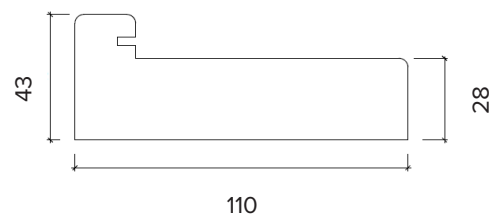

EDGE SLIMLINE

1.8M (APPROX 6FT)

3 DOOR, UNFINISHED OAK VENEER, INTERNAL BI-FOLD DOORS, WITH BOTTOM TRACK

FRAME HEAD

FRAME CILL

FRAME JAMBS L/R

VISIBLE GLASS AREA

2.01m²

BRICKWORK OPENING

1800MM x 2084MM (WxH)

WEIGHT APPROXIMATELY

85KG