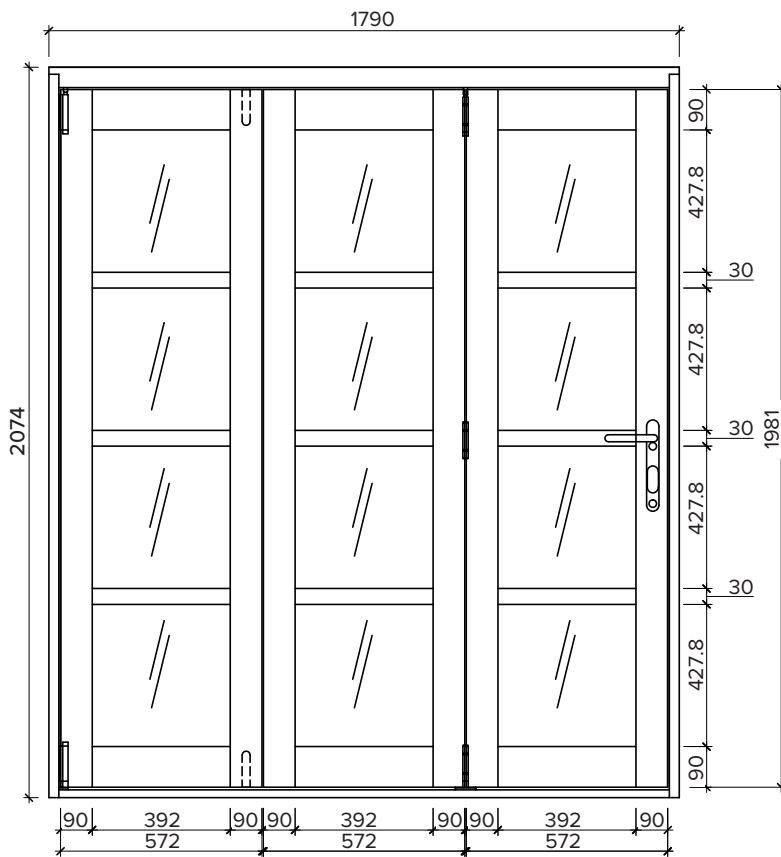

EDGE SLIMLINE

1.8M (APPROX 6FT)

3 DOOR, UNFINISHED OAK VENEER, INTERNAL BI-FOLD DOORS, WITH BOTTOM TRACK

FRAME HEAD

FRAME CILL

FRAME JAMBS L/R

VISIBLE GLASS AREA

2.01m²

BRICKWORK OPENING

1800MM x 2084MM (WxH)

WEIGHT APPROXIMATELY

85KG