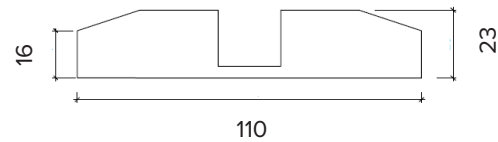

EDGE SLIMLINE

1.8M (APPROX 6FT)

3 DOOR, UNFINISHED OAK VENEER, INTERNAL BI-FOLD DOORS, WITH BOTTOM TRACK

FRAME HEAD

FRAME CILL

FRAME JAMBS L/R

VISIBLE GLASS AREA

2.01m²

BRICKWORK OPENING

1800MM x 2084MM (WxH)

WEIGHT APPROXIMATELY

85KG