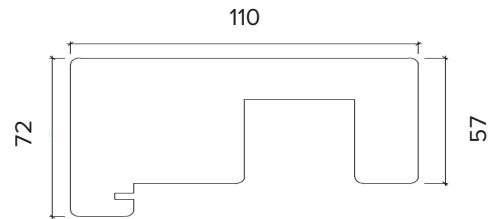

EDGE SLIMLINE

1.8M (APPROX 6FT)

3 DOOR, UNFINISHED OAK VENEER, INTERNAL BI-FOLD DOORS, WITH BOTTOM TRACK

FRAME HEAD

FRAME CILL

FRAME JAMBS L/R

VISIBLE GLASS AREA

2.01m²

BRICKWORK OPENING

1800MM x 2084MM (WxH)

WEIGHT APPROXIMATELY

85KG