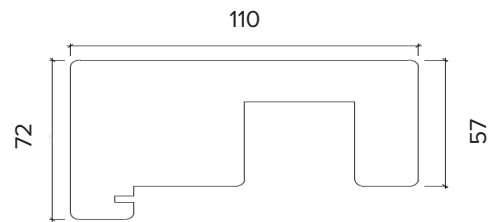

EDGE SLIMLINE

1.8M (APPROX 6FT)

3 DOOR, UNFINISHED OAK VENEER, INTERNAL BI-FOLD DOORS, WITHOUT BOTTOM TRACK

FRAME HEAD

FRAME JAMBS L/R

VISIBLE GLASS AREA

2.01m²

BRICKWORK OPENING

1800MM x 2064MM (WxH)

WEIGHT APPROXIMATELY

85KG