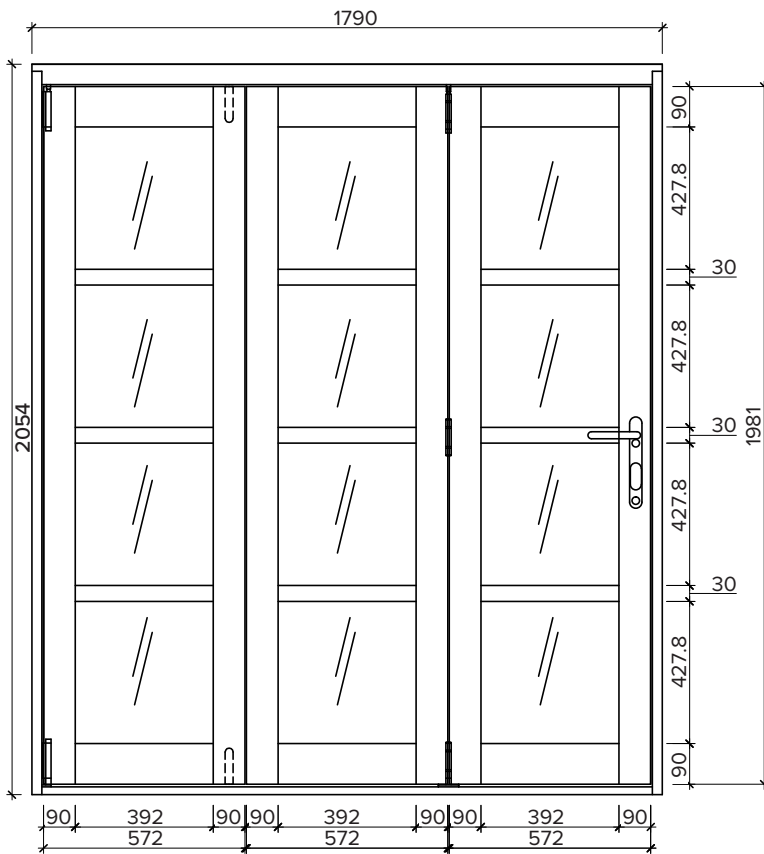

EDGE SLIMLINE

1.8M (APPROX 6FT)

3 DOOR, UNFINISHED OAK VENEER, INTERNAL BI-FOLD DOORS, WITHOUT BOTTOM TRACK

FRAME HEAD

FRAME JAMBS L/R

VISIBLE GLASS AREA

2.01m²

BRICKWORK OPENING

1800MM x 2064MM (WxH)

WEIGHT APPROXIMATELY

85KG