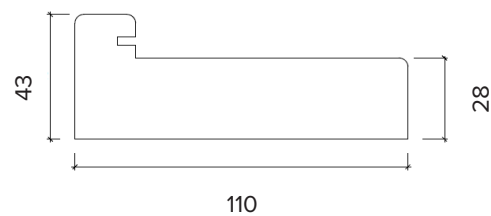

EDGE SLIMLINE

1.8M (APPROX 6FT)

3 DOOR, UNFINISHED OAK VENEER, INTERNAL BI-FOLD DOORS, WITHOUT BOTTOM TRACK

FRAME HEAD

FRAME JAMBS L/R

VISIBLE GLASS AREA

2.01m²

BRICKWORK OPENING

1800MM x 2064MM (WxH)

WEIGHT APPROXIMATELY

85KG