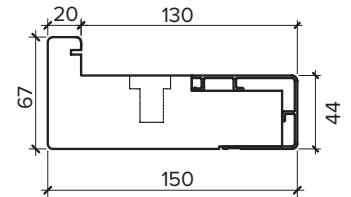

ULTRA 4.8M (APPROX 16FT)

5 DOOR, TRIPLE GLAZED, WHITE OR GREY, ALUMINIUM CLADDING, OAK VENEER, EXTERNAL BI-FOLD DOORS

DOOR DIMENSIONS

FRAME HEAD

FRAME CILL

FRAME JAMBS R/L

VISIBLE GLASS AREA

6.75M²

U VALUE

1.0W/M²K

BRICKWORK OPENING

4800MM x 2100MM (WxH)

WEIGHT APPROXIMATELY

378KG