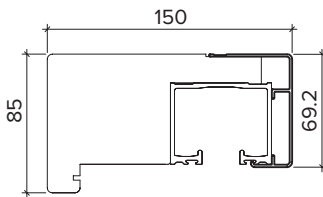

ULTRA 4.8M (APPROX 16FT)

5 DOOR, TRIPLE GLAZED, WHITE OR GREY, ALUMINIUM CLADDING, OAK VENEER, EXTERNAL BI-FOLD DOORS

DOOR DIMENSIONS

FRAME HEAD

FRAME CILL

FRAME JAMBS R/L

VISIBLE GLASS AREA

6.75M²

U VALUE

1.0W/M²K

BRICKWORK OPENING

4800MM x 2100MM (WxH)

WEIGHT APPROXIMATELY

378KG