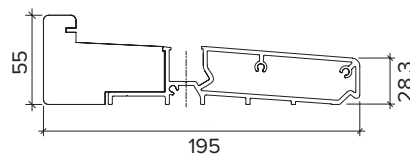

ULTRA 4.8M (APPROX 16FT)

5 DOOR, TRIPLE GLAZED, WHITE OR GREY, ALUMINIUM CLADDING, OAK VENEER, EXTERNAL BI-FOLD DOORS

DOOR DIMENSIONS

FRAME HEAD

FRAME CILL

FRAME JAMBS R/L

VISIBLE GLASS AREA

6.75M²

U VALUE

1.0W/M²K

BRICKWORK OPENING

4800MM x 2100MM (WxH)

WEIGHT APPROXIMATELY

378KG