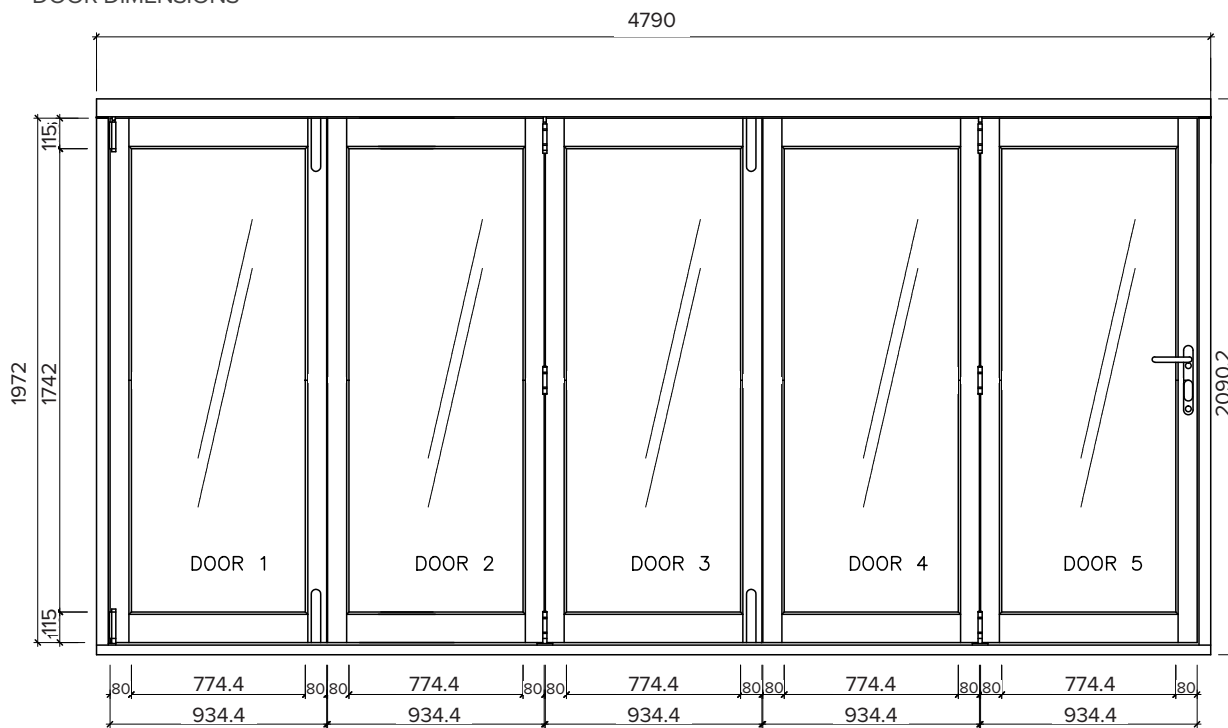

ULTRA 4.8M (APPROX 16FT)

5 DOOR, TRIPLE GLAZED, WHITE OR GREY, ALUMINIUM CLADDING, OAK VENEER, EXTERNAL BI-FOLD DOORS

DOOR DIMENSIONS

FRAME HEAD

FRAME CILL

FRAME JAMBS R/L

VISIBLE GLASS AREA

6.75M²

U VALUE

1.0W/M²K

BRICKWORK OPENING

4800MM x 2100MM (WxH)

WEIGHT APPROXIMATELY

378KG