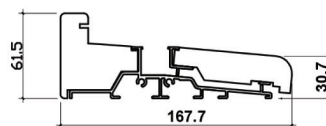

ELITE 4.8M (APPROX 16FT)

6 DOOR, DOUBLE GLAZED, HARDWOOD CORE WITH OAK VENEER, EXTERNAL BIFOLD DOOR SET.

DOOR DIMENSIONS

FRAME HEAD

FRAME CILL

FRAME JAMBS R/L

VISIBLE GLASS AREA

6.87M²

U VALUE

1.5W/M2K

BRICKWORK OPENING

4800MM x 2100MM (WxH)

WEIGHT APPROXIMATELY

279.5KG