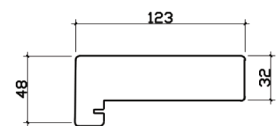

ELITE 4.8M (APPROX 16FT)

6 DOOR, DOUBLE GLAZED, HARDWOOD CORE WITH OAK VENEER, EXTERNAL BIFOLD DOOR SET.

DOOR DIMENSIONS

FRAME HEAD

FRAME CILL

FRAME JAMBS R/L

VISIBLE GLASS AREA

6.87M²

U VALUE

1.5W/M2K

BRICKWORK OPENING

4800MM x 2100MM (WxH)

WEIGHT APPROXIMATELY

279.5KG