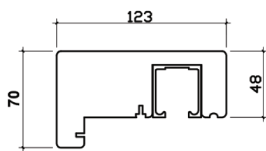

ELITE 4.8M (APPROX 16FT)

6 DOOR, DOUBLE GLAZED, HARDWOOD CORE WITH OAK VENEER, EXTERNAL BIFOLD DOOR SET.

DOOR DIMENSIONS

FRAME HEAD

FRAME CILL

FRAME JAMBS R/L

VISIBLE GLASS AREA

6.87M²

U VALUE

1.5W/M2K

BRICKWORK OPENING

4800MM x 2100MM (WxH)

WEIGHT APPROXIMATELY

279.5KG