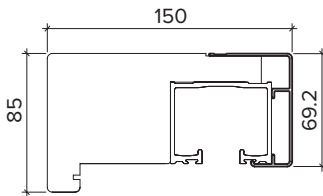

ULTRA 4.2M (APPROX 14FT)

5 DOOR, TRIPLE GLAZED, WHITE OR GREY, ALUMINIUM CLADDING, OAK VENEER, EXTERNAL BI-FOLD DOORS

DOOR DIMENSIONS

FRAME HEAD

FRAME CILL

FRAME JAMBS R/L

VISIBLE GLASS AREA

5.7M²

U VALUE

1.0W/M2K

BRICKWORK OPENING

4200MM X 2100MM (WxH)

WEIGHT APPROXIMATELY

339KG