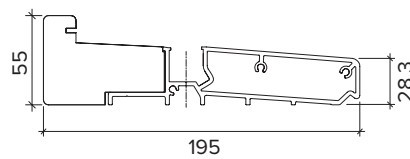

ULTRA 4.2M (APPROX 14FT)

5 DOOR, TRIPLE GLAZED, WHITE OR GREY, ALUMINIUM CLADDING, OAK VENEER, EXTERNAL BI-FOLD DOORS

DOOR DIMENSIONS

FRAME HEAD

FRAME CILL

FRAME JAMBS R/L

VISIBLE GLASS AREA

5.7M²

U VALUE

1.0W/M2K

BRICKWORK OPENING

4200MM X 2100MM (WxH)

WEIGHT APPROXIMATELY

339KG