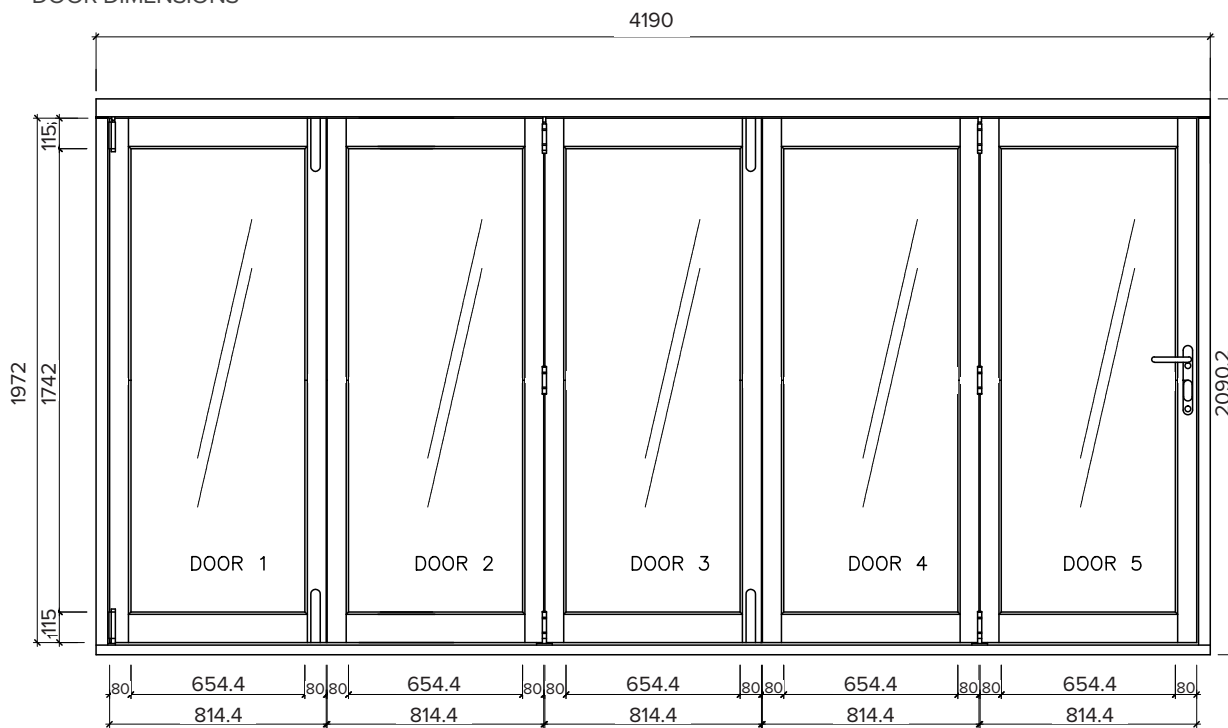

ULTRA 4.2M (APPROX 14FT)

5 DOOR, TRIPLE GLAZED, WHITE OR GREY, ALUMINIUM CLADDING, OAK VENEER, EXTERNAL BI-FOLD DOORS

DOOR DIMENSIONS

FRAME HEAD

FRAME CILL

FRAME JAMBS R/L

VISIBLE GLASS AREA

5.7M²

U VALUE

1.0W/M2K

BRICKWORK OPENING

4200MM X 2100MM (WxH)

WEIGHT APPROXIMATELY

339KG