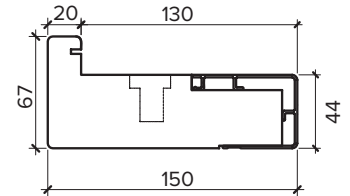

ULTRA 4.2M (APPROX 14FT)

5 DOOR, TRIPLE GLAZED, WHITE OR GREY, ALUMINIUM CLADDING, OAK VENEER, EXTERNAL BI-FOLD DOORS

DOOR DIMENSIONS

FRAME HEAD

FRAME CILL

FRAME JAMBS R/L

VISIBLE GLASS AREA

5.7M²

U VALUE

1.0W/M2K

BRICKWORK OPENING

4200MM X 2100MM (WxH)

WEIGHT APPROXIMATELY

339KG