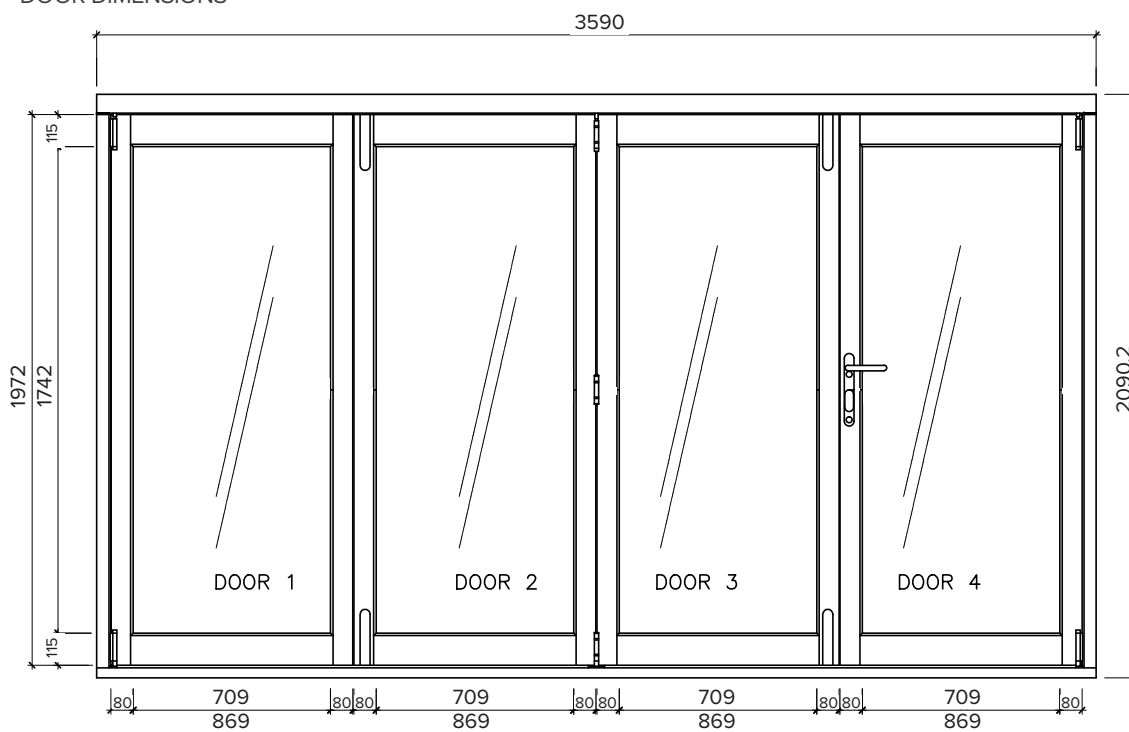

ULTRA 3.6M (APPROX 12FT)

4 DOOR, TRIPLE GLAZED, WHITE OR GREY, ALUMINIUM CLADDING, OAK VENEER, EXTERNAL BI-FOLD DOORS

DOOR DIMENSIONS

FRAME HEAD

FRAME CILL

FRAME JAMBS R/L

VISIBLE GLASS AREA

4.94M²

U VALUE

1.0W/M2K

BRICKWORK OPENING

3600MM X 2100MM (WxH)

WEIGHT APPROXIMATELY

293KG