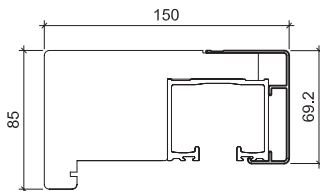

ULTRA 3.6M (APPROX 12FT)

4 DOOR, TRIPLE GLAZED, WHITE OR GREY, ALUMINIUM CLADDING, OAK VENEER, EXTERNAL BI-FOLD DOORS

DOOR DIMENSIONS

FRAME HEAD

FRAME CILL

FRAME JAMBS R/L

VISIBLE GLASS AREA

4.94M²

U VALUE

1.0W/M2K

BRICKWORK OPENING

3600MM X 2100MM (WxH)

WEIGHT APPROXIMATELY

293KG