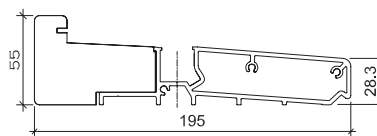

ULTRA 3.6M (APPROX 12FT)

4 DOOR, TRIPLE GLAZED, WHITE OR GREY, ALUMINIUM CLADDING, OAK VENEER, EXTERNAL BI-FOLD DOORS

DOOR DIMENSIONS

FRAME HEAD

FRAME CILL

FRAME JAMBS R/L

VISIBLE GLASS AREA

4.94M²

U VALUE

1.0W/M2K

BRICKWORK OPENING

3600MM X 2100MM (WxH)

WEIGHT APPROXIMATELY

293KG