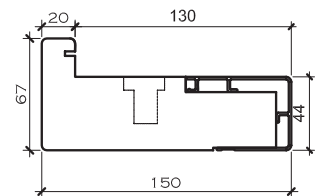

ULTRA 3.6M (APPROX 12FT)

4 DOOR, TRIPLE GLAZED, WHITE OR GREY, ALUMINIUM CLADDING, OAK VENEER, EXTERNAL BI-FOLD DOORS

DOOR DIMENSIONS

FRAME HEAD

FRAME CILL

FRAME JAMBS R/L

VISIBLE GLASS AREA

4.94M²

U VALUE

1.0W/M2K

BRICKWORK OPENING

3600MM X 2100MM (WxH)

WEIGHT APPROXIMATELY

293KG