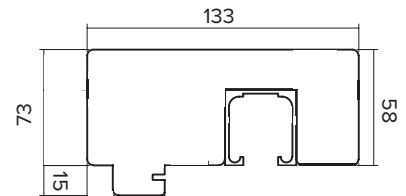

FINESSE 3M (APPROX 10FT)

4 DOOR, INTERNAL BI-FOLD DOOR SET WITH A BOTTOM TRACK

DOOR DIMENSIONS

FRAME HEAD

FRAME CILL

FRAME JAMBS L/R

VISIBLE GLASS AREA

3.83M²

BRICKWORK OPENING

3000MM x 2084MM (WxH)

WEIGHT APPROXIMATELY

128KG