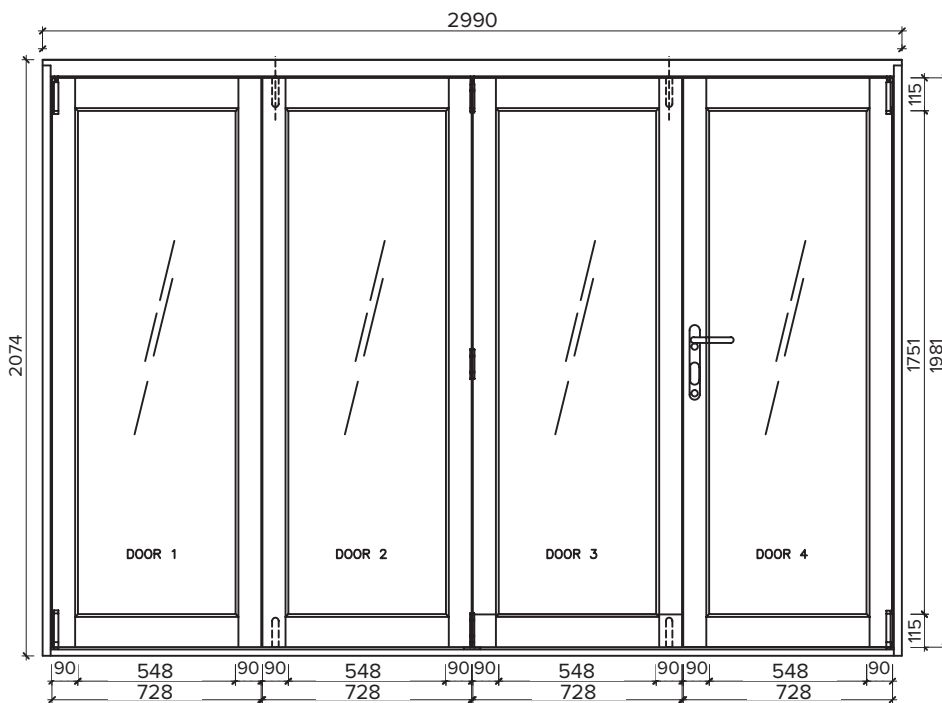

FINESSE 3M (APPROX 10FT)

4 DOOR, INTERNAL BI-FOLD DOOR SET WITH A BOTTOM TRACK

DOOR DIMENSIONS

FRAME HEAD

FRAME CILL

FRAME JAMBS L/R

VISIBLE GLASS AREA

3.83M²

BRICKWORK OPENING

3000MM x 2084MM (WxH)

WEIGHT APPROXIMATELY

128KG