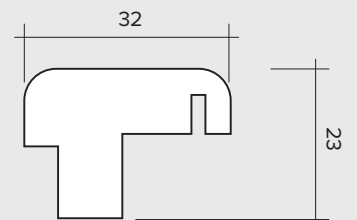

INSPIRE 2.7M (APPROX 9FT)

4 DOOR, INTERNAL FOLD FLAT DOOR SET

FRAME HEAD

FRAME JAMBS 1

ASTRAGAL

INSPIRE 2.7M (APPROX 9FT)

4 DOOR, INTERNAL FOLD FLAT DOOR SET

VISIBLE GLASS AREA	3.4M ²
BRICKWORK OPENING	2700MM X 2017MM (WxH)
WEIGHT APPROXIMATELY	104KG