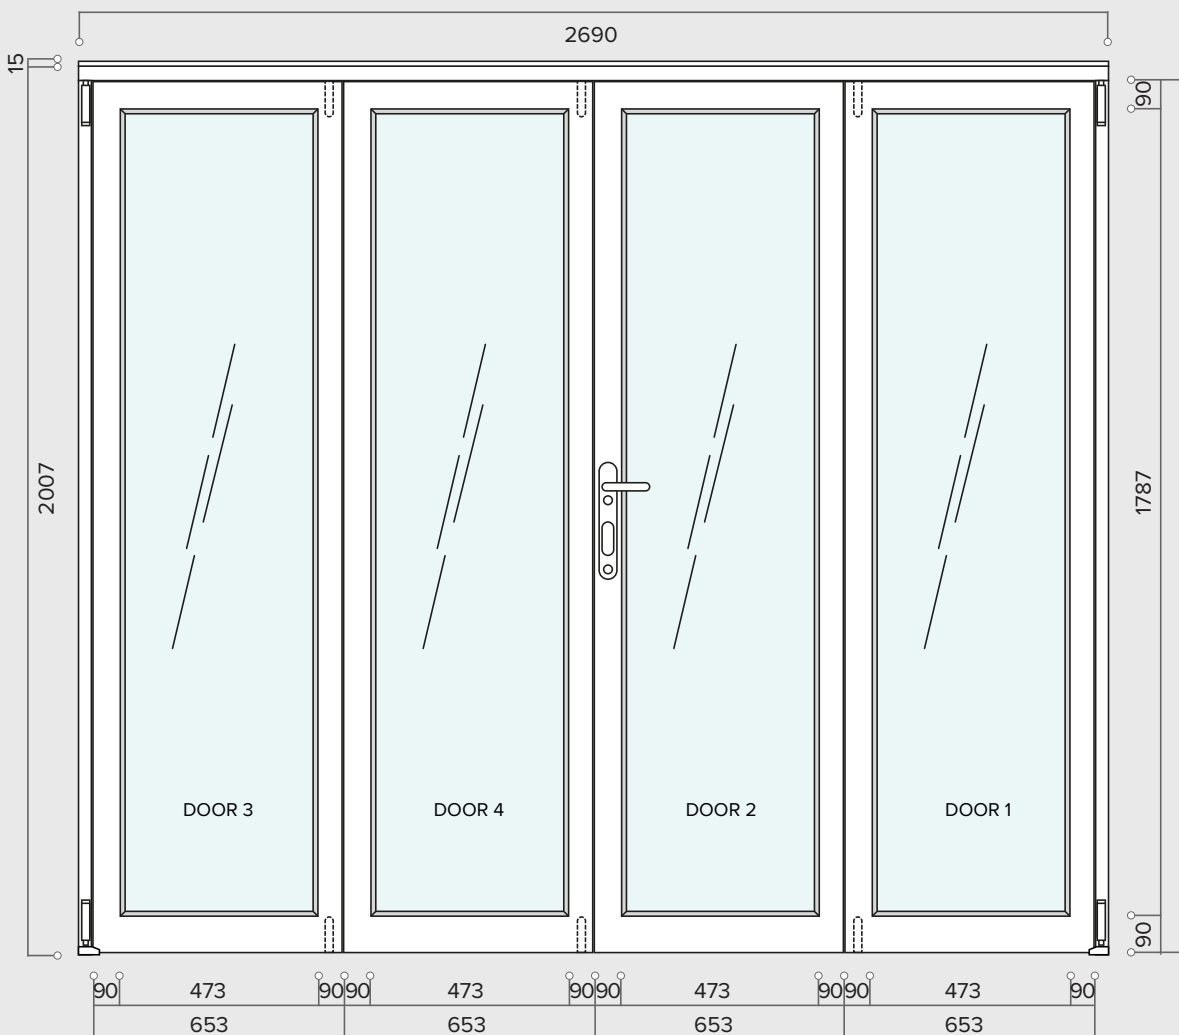

INSPIRE 2.7M (APPROX 9FT)

4 DOOR, INTERNAL FOLD FLAT DOOR SET

FRAME HEAD

FRAME JAMBS 1

ASTRAGAL

INSPIRE 2.7M (APPROX 9FT)

4 DOOR, INTERNAL FOLD FLAT DOOR SET

VISIBLE GLASS AREA	3.4M ²
BRICKWORK OPENING	2700MM X 2017MM (WxH)
WEIGHT APPROXIMATELY	104KG