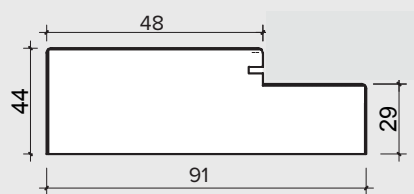

INSPIRE 2.7M (APPROX 9FT)

4 DOOR, INTERNAL FOLD FLAT DOOR SET

FRAME HEAD

FRAME JAMBS 1

ASTRAGAL

INSPIRE 2.7M (APPROX 9FT)

4 DOOR, INTERNAL FOLD FLAT DOOR SET

VISIBLE GLASS AREA	3.4M ²
BRICKWORK OPENING	2700MM X 2017MM (WxH)
WEIGHT APPROXIMATELY	104KG