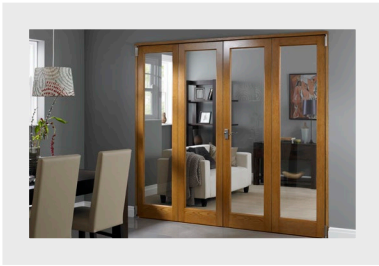

INSPIRE 2.7M (APPROX 9FT)

4 DOOR, INTERNAL FOLD FLAT DOOR SET

FRAME HEAD

FRAME JAMBS 1

ASTRAGAL

INSPIRE 2.7M (APPROX 9FT)

4 DOOR, INTERNAL FOLD FLAT DOOR SET

VISIBLE GLASS AREA	3.4M ²
BRICKWORK OPENING	2700MM X 2017MM (WxH)
WEIGHT APPROXIMATELY	104KG