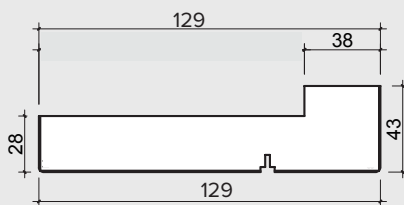

INSPIRE 2.7M (APPROX 9FT)

4 DOOR, INTERNAL FOLD FLAT DOOR SET

FRAME HEAD

FRAME JAMBS 1

ASTRAGAL

INSPIRE 2.7M (APPROX 9FT)

4 DOOR, INTERNAL FOLD FLAT DOOR SET

VISIBLE GLASS AREA	3.4M ²
BRICKWORK OPENING	2700MM X 2017MM (WxH)
WEIGHT APPROXIMATELY	104KG