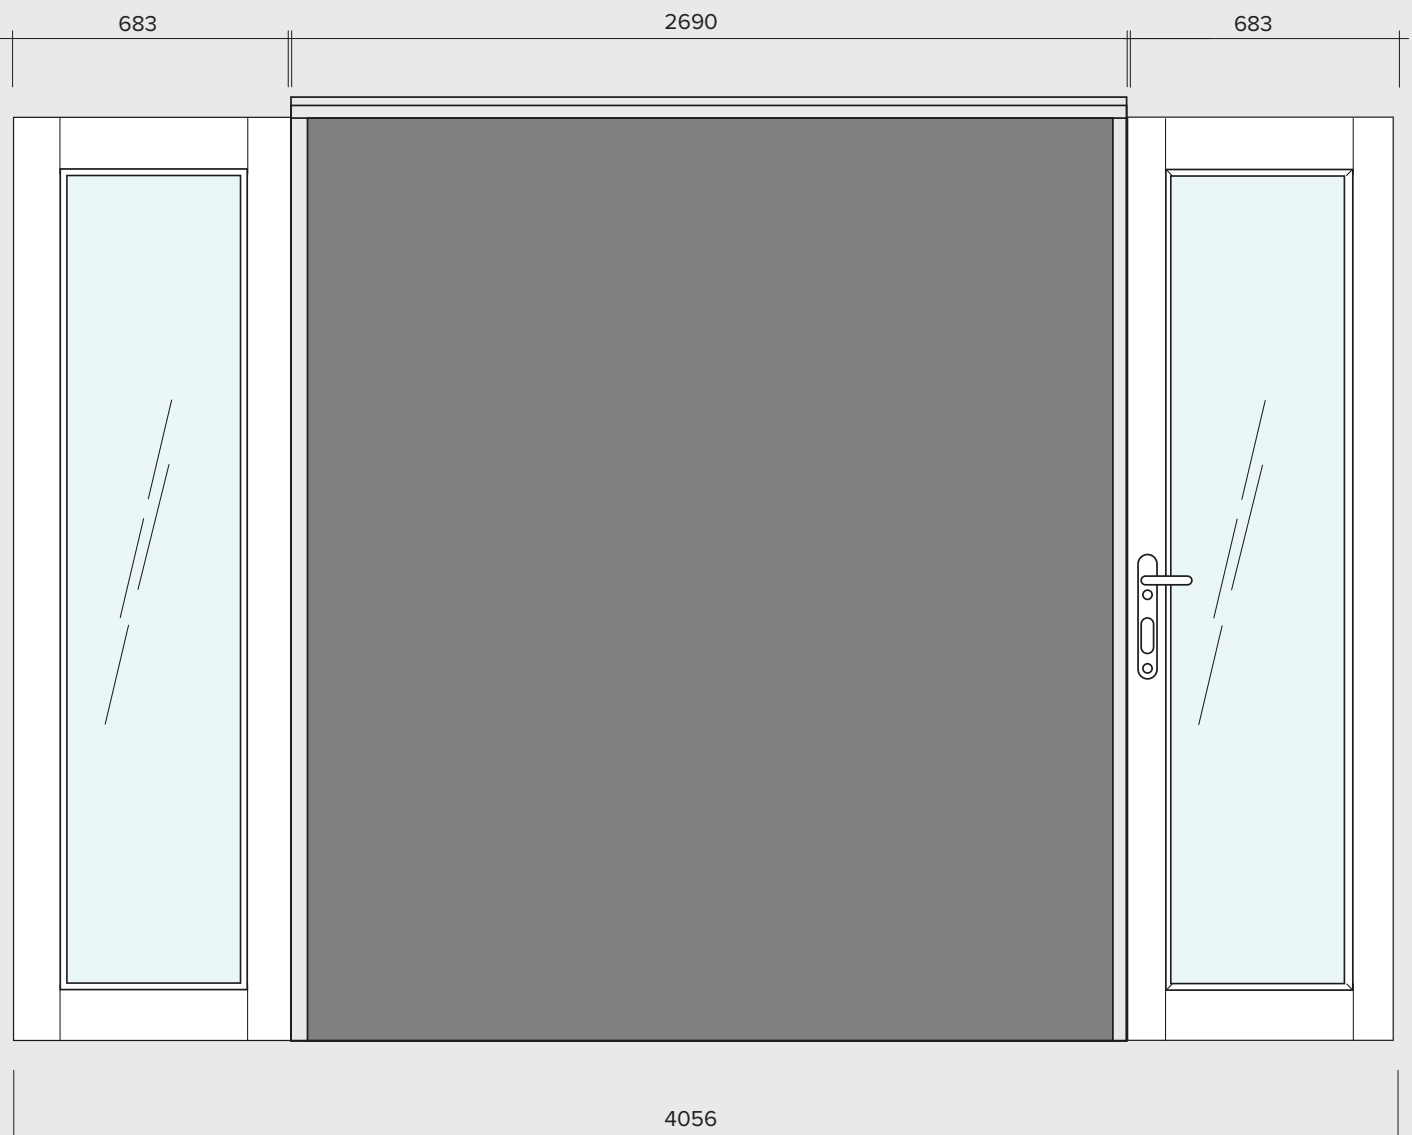

INSPIRE 2.7M (APPROX 9FT)

4 DOOR, INTERNAL FOLD FLAT DOOR SET

FRAME HEAD

FRAME JAMBS 1

ASTRAGAL

INSPIRE 2.7M (APPROX 9FT)

4 DOOR, INTERNAL FOLD FLAT DOOR SET

VISIBLE GLASS AREA	3.4M ²
BRICKWORK OPENING	2700MM X 2017MM (WxH)
WEIGHT APPROXIMATELY	104KG