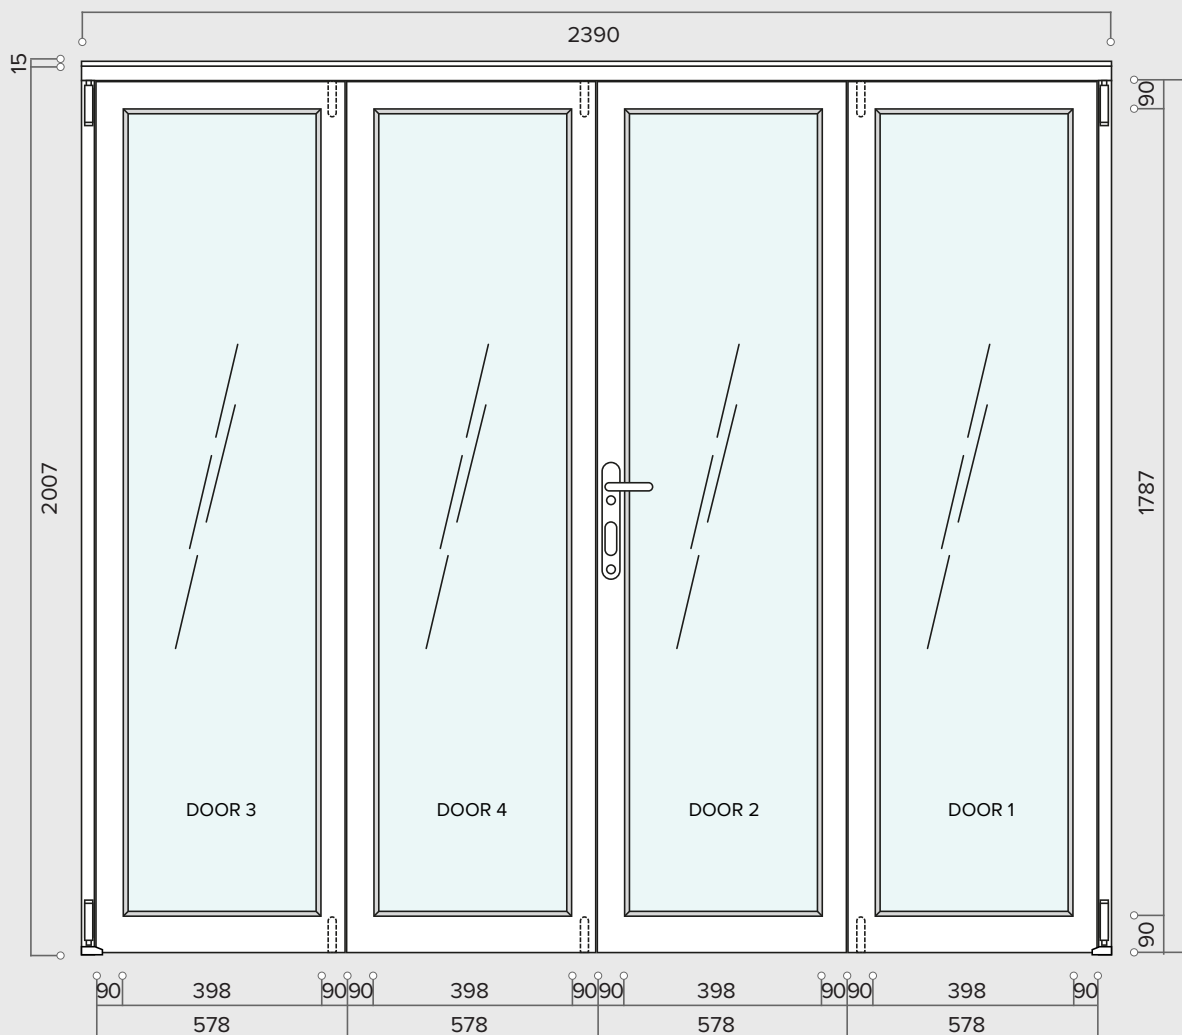

INSPIRE 2.4M (APPROX 8FT)

4 DOOR, INTERNAL FOLD FLAT DOOR SET

FRAME HEAD

FRAME JAMBS 1

ASTRAGAL

INSPIRE 2.4M (APPROX 8FT)

4 DOOR, INTERNAL FOLD FLAT DOOR SET

VISIBLE GLASS AREA	2.8M ²
BRICKWORK OPENING	2400MM X 2017MM (WxH)
WEIGHT APPROXIMATELY	95KG