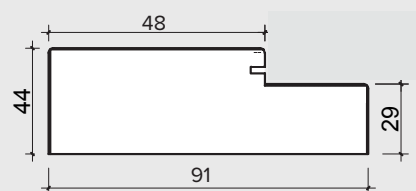

INSPIRE 2.4M (APPROX 8FT)

4 DOOR, INTERNAL FOLD FLAT DOOR SET

FRAME HEAD

FRAME JAMBS 1

ASTRAGAL

INSPIRE 2.4M (APPROX 8FT)

4 DOOR, INTERNAL FOLD FLAT DOOR SET

VISIBLE GLASS AREA	2.8M ²
BRICKWORK OPENING	2400MM X 2017MM (WxH)
WEIGHT APPROXIMATELY	95KG