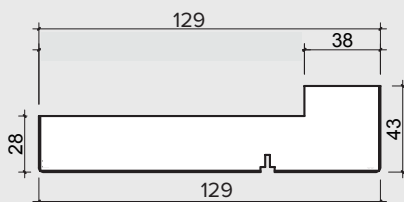

INSPIRE 2.4M (APPROX 8FT)

4 DOOR, INTERNAL FOLD FLAT DOOR SET

FRAME HEAD

FRAME JAMBS 1

ASTRAGAL

INSPIRE 2.4M (APPROX 8FT)

4 DOOR, INTERNAL FOLD FLAT DOOR SET

VISIBLE GLASS AREA	2.8M ²
BRICKWORK OPENING	2400MM X 2017MM (WxH)
WEIGHT APPROXIMATELY	95KG