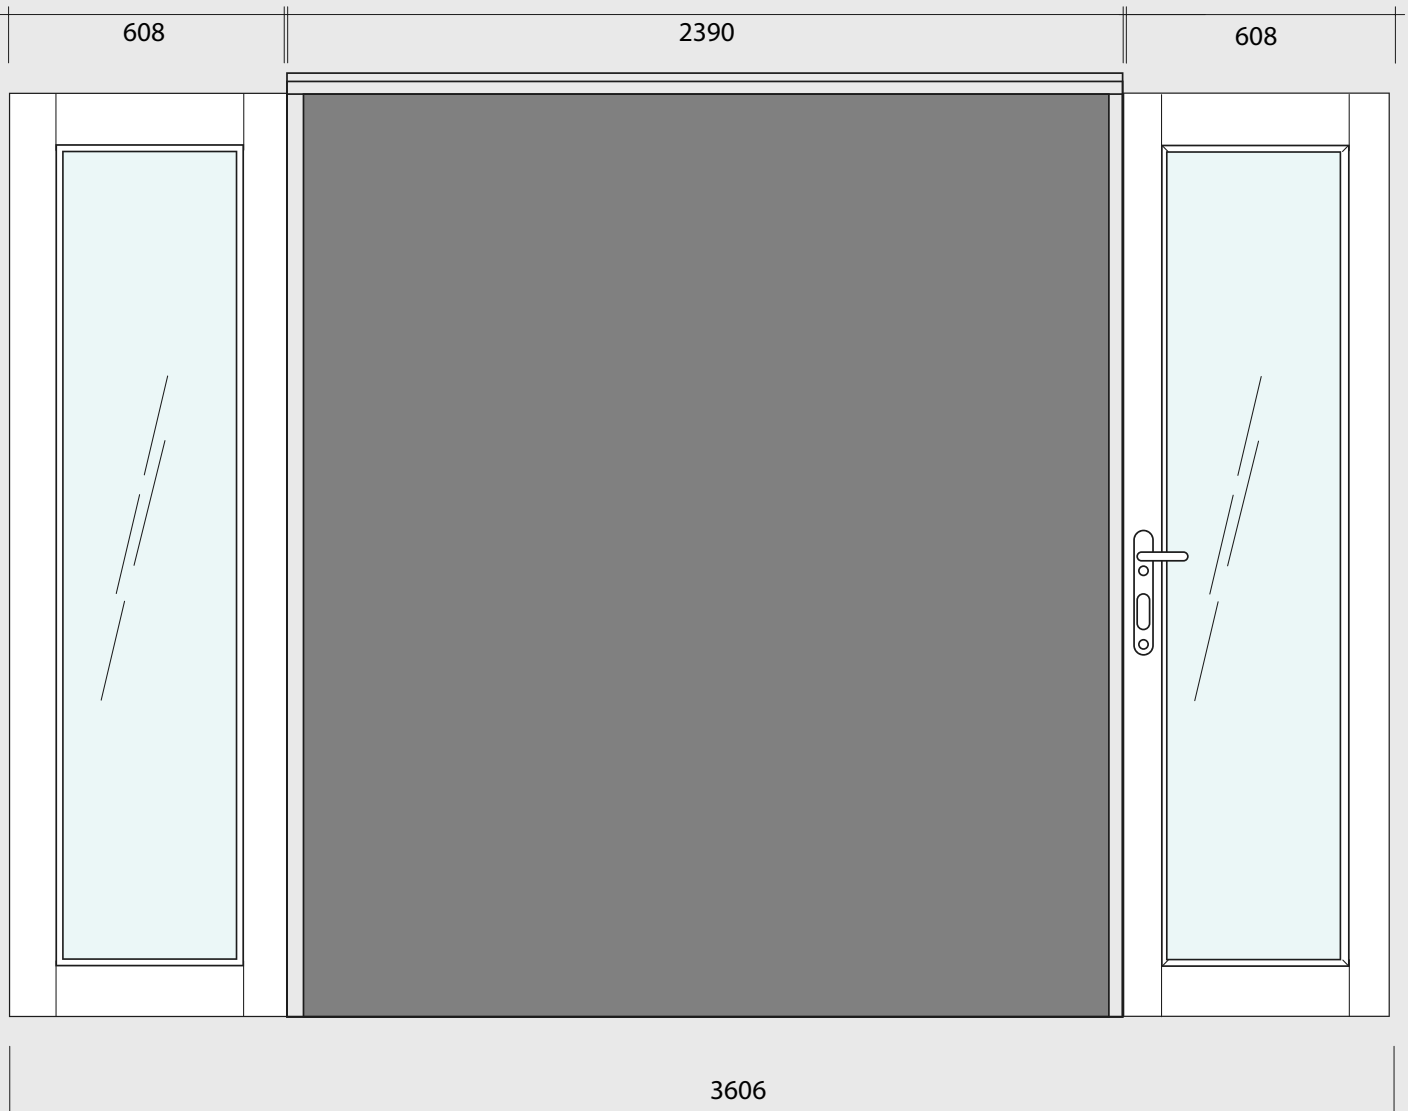

INSPIRE 2.4M (APPROX 8FT)

4 DOOR, INTERNAL FOLD FLAT DOOR SET

FRAME HEAD

FRAME JAMBS 1

ASTRAGAL

INSPIRE 2.4M (APPROX 8FT)

4 DOOR, INTERNAL FOLD FLAT DOOR SET

VISIBLE GLASS AREA	2.8M ²
BRICKWORK OPENING	2400MM X 2017MM (WxH)
WEIGHT APPROXIMATELY	95KG