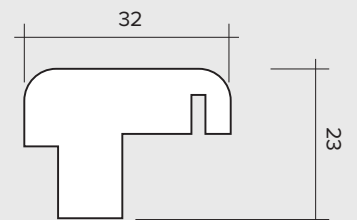

INSPIRE 2.4M (APPROX 8FT)

4 DOOR, INTERNAL FOLD FLAT DOOR SET

FRAME HEAD

FRAME JAMBS 1

ASTRAGAL

INSPIRE 2.4M (APPROX 8FT)

4 DOOR, INTERNAL FOLD FLAT DOOR SET

VISIBLE GLASS AREA	2.8M ²
BRICKWORK OPENING	2400MM X 2017MM (WxH)
WEIGHT APPROXIMATELY	95KG