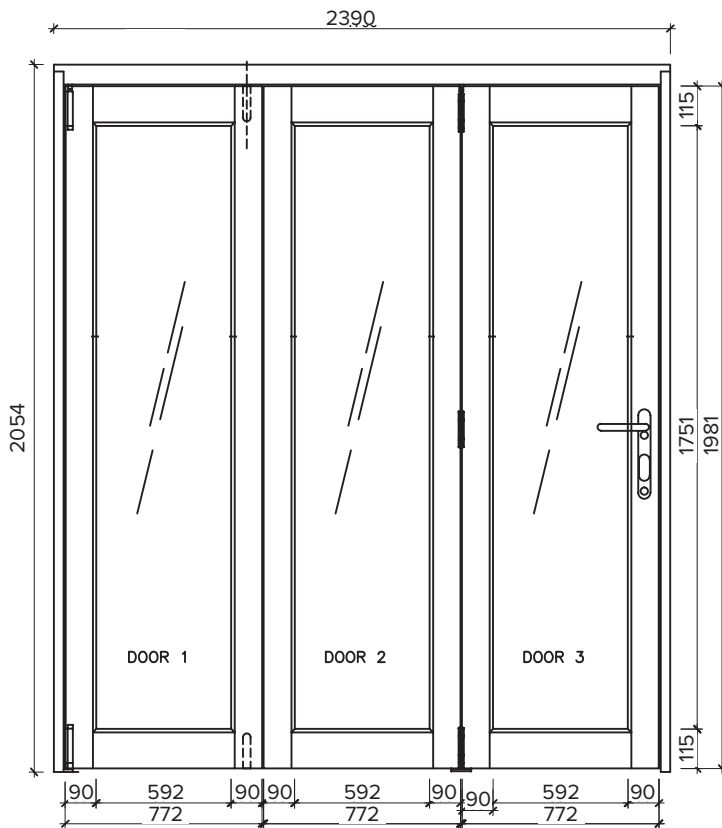

FINESSE 2.4M (APPROX 8FT)

3 DOOR, INTERNAL BI-FOLD DOOR SET WITHOUT BOTTOM TRACK

DOOR DIMENSIONS

FRAME HEAD

FRAME JAMBS L/R

VISIBLE GLASS AREA

3.1M²

BRICKWORK OPENING

2400MM x 2064MM (WxH)

WEIGHT APPROXIMATELY

103KG