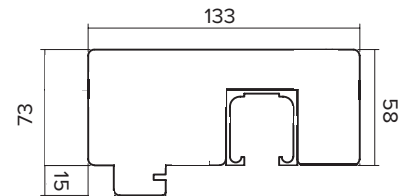

FINESSE 2.4M (APPROX 8FT)

3 DOOR, INTERNAL BI-FOLD DOOR SET WITHOUT BOTTOM TRACK

DOOR DIMENSIONS

FRAME HEAD

FRAME JAMBS L/R

VISIBLE GLASS AREA

3.1M²

BRICKWORK OPENING

2400MM x 2064MM (WxH)

WEIGHT APPROXIMATELY

103KG