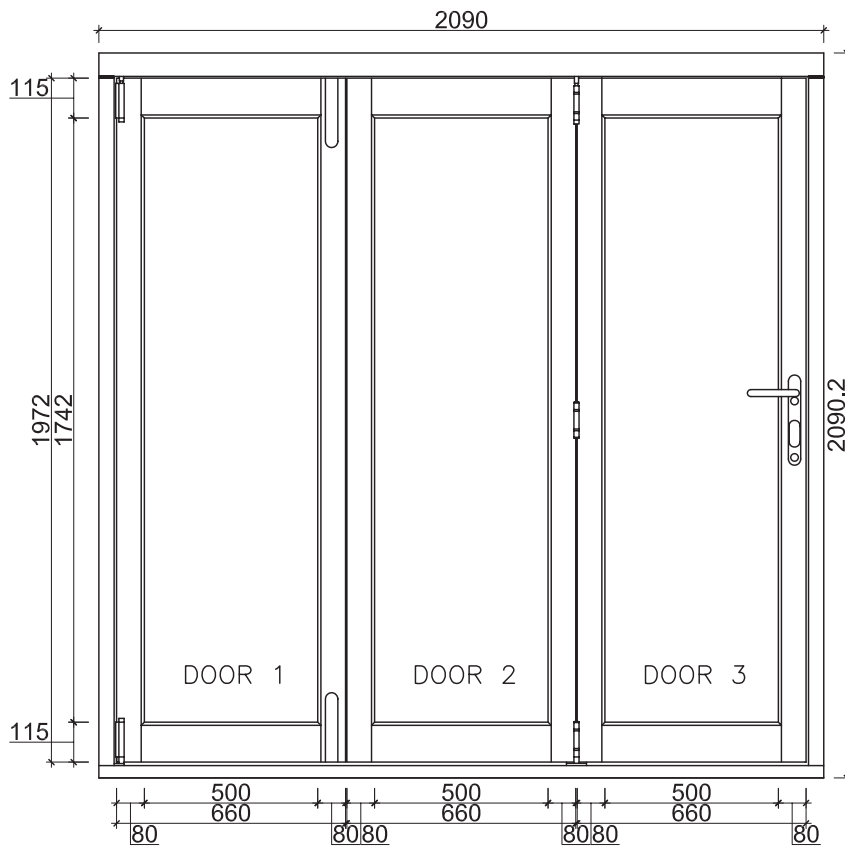

ULTRA 2.1M (APPROX 7FT)

3 DOOR, TRIPLE GLAZED, WHITE OR GREY, ALUMINIUM CLADDING, OAK VENEER, EXTERNAL BI-FOLD DOORS

DOOR DIMENSIONS

FRAME HEAD

FRAME CILL

FRAME JAMBS R/L

VISIBLE GLASS AREA

2.61m²

U VALUE

1.0W/M2K

BRICKWORK OPENING

2100MM x 2100MM (WxH)

WEIGHT APPROXIMATELY

182KG