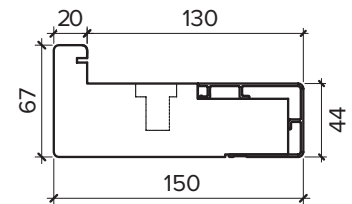

ULTRA 2.1M (APPROX 7FT)

3 DOOR, TRIPLE GLAZED, WHITE OR GREY, ALUMINIUM CLADDING, OAK VENEER, EXTERNAL BI-FOLD DOORS

DOOR DIMENSIONS

FRAME HEAD

FRAME CILL

FRAME JAMBS R/L

VISIBLE GLASS AREA

2.61m²

U VALUE

1.0W/M2K

BRICKWORK OPENING

2100MM x 2100MM (WxH)

WEIGHT APPROXIMATELY

182KG