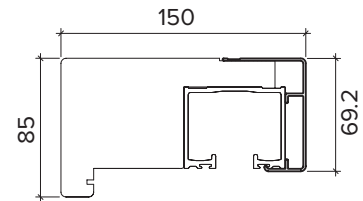

ULTRA 2.1M (APPROX 7FT)

3 DOOR, TRIPLE GLAZED, WHITE OR GREY, ALUMINIUM CLADDING, OAK VENEER, EXTERNAL BI-FOLD DOORS

DOOR DIMENSIONS

FRAME HEAD

FRAME CILL

FRAME JAMBS R/L

VISIBLE GLASS AREA

2.61m²

U VALUE

1.0W/M2K

BRICKWORK OPENING

2100MM x 2100MM (WxH)

WEIGHT APPROXIMATELY

182KG