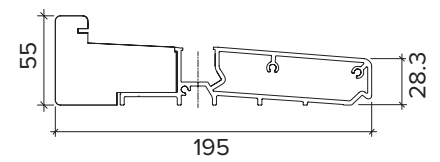

ULTRA 2.1M (APPROX 7FT)

3 DOOR, TRIPLE GLAZED, WHITE OR GREY, ALUMINIUM CLADDING, OAK VENEER, EXTERNAL BI-FOLD DOORS

DOOR DIMENSIONS

FRAME HEAD

FRAME CILL

FRAME JAMBS R/L

VISIBLE GLASS AREA

2.61m²

U VALUE

1.0W/M2K

BRICKWORK OPENING

2100MM x 2100MM (WxH)

WEIGHT APPROXIMATELY

182KG