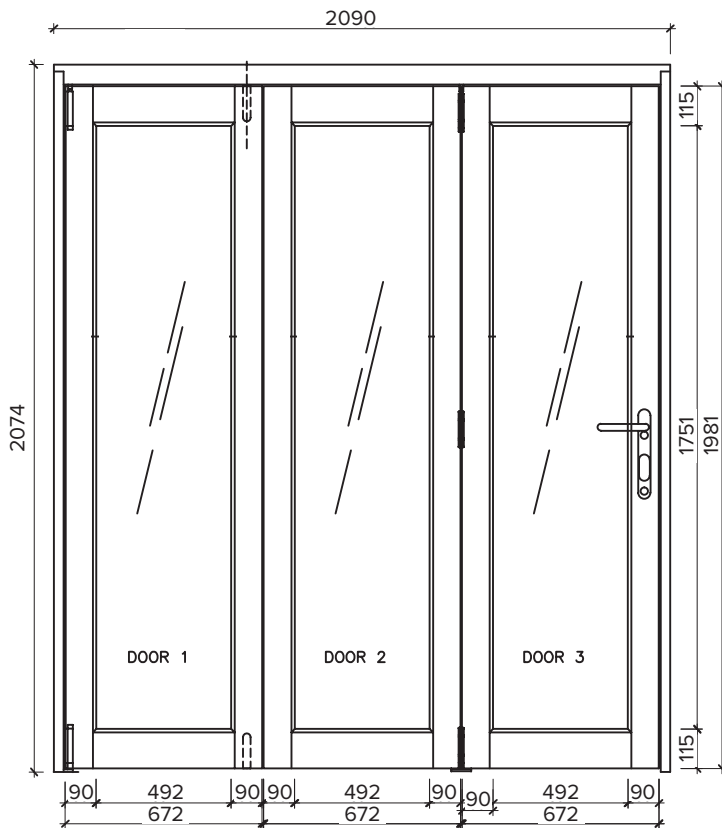

FINESSE 2.1M (APPROX 7FT)

3 DOOR, INTERNAL BI-FOLD DOOR SET WITH A BOTTOM TRACK

DOOR DIMENSIONS

FRAME HEAD

FRAME CILL

FRAME JAMBS L/R

VISIBLE GLASS AREA

2.58M²

BRICKWORK OPENING

2100MM x 2084MM (WxH)

WEIGHT APPROXIMATELY

89KG