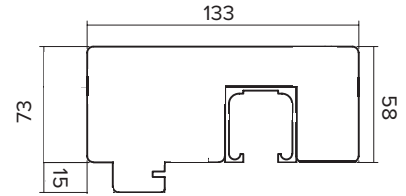

FINESSE 2.1M (APPROX 7FT)

3 DOOR, INTERNAL BI-FOLD DOOR SET WITH A BOTTOM TRACK

DOOR DIMENSIONS

FRAME HEAD

FRAME CILL

FRAME JAMBS L/R

VISIBLE GLASS AREA

2.58M²

BRICKWORK OPENING

2100MM x 2084MM (WxH)

WEIGHT APPROXIMATELY

89KG