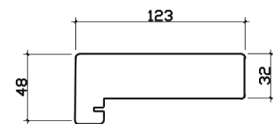

ELITE 2.1M (APPROX 7FT)

3 DOOR, DOUBLE GLAZED, HARDWOOD CORE WITH OAK VENEER, EXTERNAL BIFOLD DOOR SET.

DOOR DIMENSIONS

FRAME HEAD

FRAME JAMBS R/L

FRAME CILL

VISIBLE GLASS AREA

2.81M²

U VALUE

1.5W/M2K

BRICKWORK OPENING

2100MM x 2100MM (WxH)

WEIGHT APPROXIMATELY

130.5KG