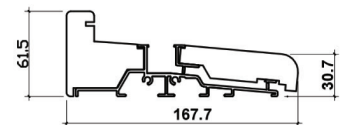

ELITE 2.1M (APPROX 7FT)

3 DOOR, DOUBLE GLAZED, HARDWOOD CORE WITH OAK VENEER, EXTERNAL BIFOLD DOOR SET.

DOOR DIMENSIONS

FRAME HEAD

FRAME JAMBS R/L

FRAME CILL

VISIBLE GLASS AREA

2.81M²

U VALUE

1.5W/M2K

BRICKWORK OPENING

2100MM x 2100MM (WxH)

WEIGHT APPROXIMATELY

130.5KG