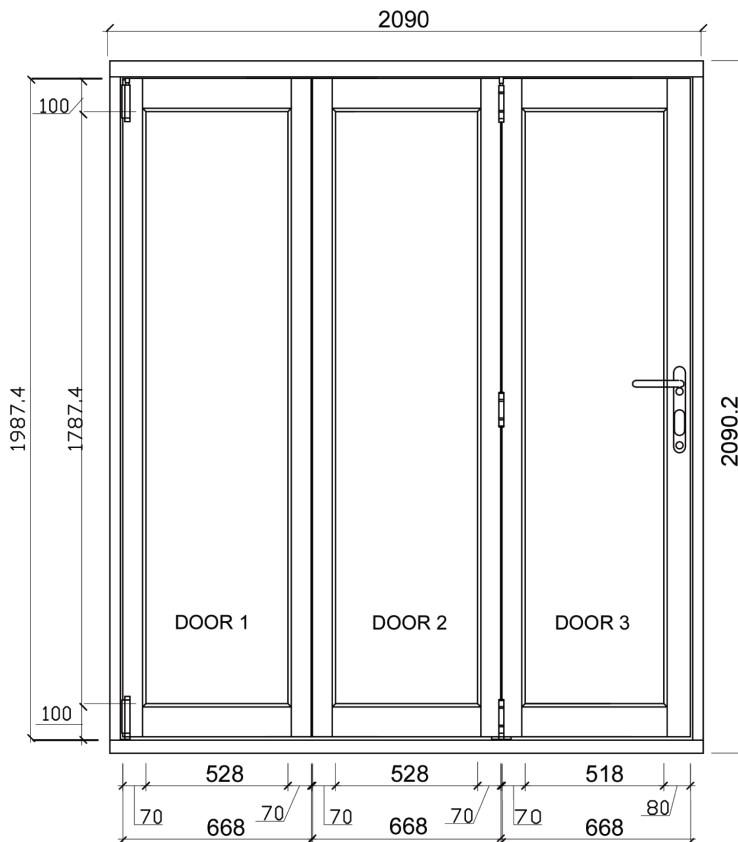

ELITE 2.1M (APPROX 7FT)

3 DOOR, DOUBLE GLAZED, HARDWOOD CORE WITH OAK VENEER, EXTERNAL BIFOLD DOOR SET.

DOOR DIMENSIONS

FRAME HEAD

FRAME JAMBS R/L

FRAME CILL

VISIBLE GLASS AREA

2.81M²

U VALUE

1.5W/M2K

BRICKWORK OPENING

2100MM x 2100MM (WxH)

WEIGHT APPROXIMATELY

130.5KG