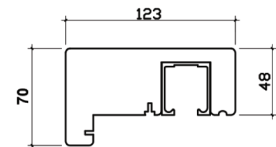

ELITE 2.1M (APPROX 7FT)

3 DOOR, DOUBLE GLAZED, HARDWOOD CORE WITH OAK VENEER, EXTERNAL BIFOLD DOOR SET.

DOOR DIMENSIONS

FRAME HEAD

FRAME JAMBS R/L

FRAME CILL

VISIBLE GLASS AREA

2.81M²

U VALUE

1.5W/M2K

BRICKWORK OPENING

2100MM x 2100MM (WxH)

WEIGHT APPROXIMATELY

130.5KG