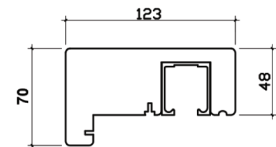

FRAME HEAD

FRAME JAMBS R/L