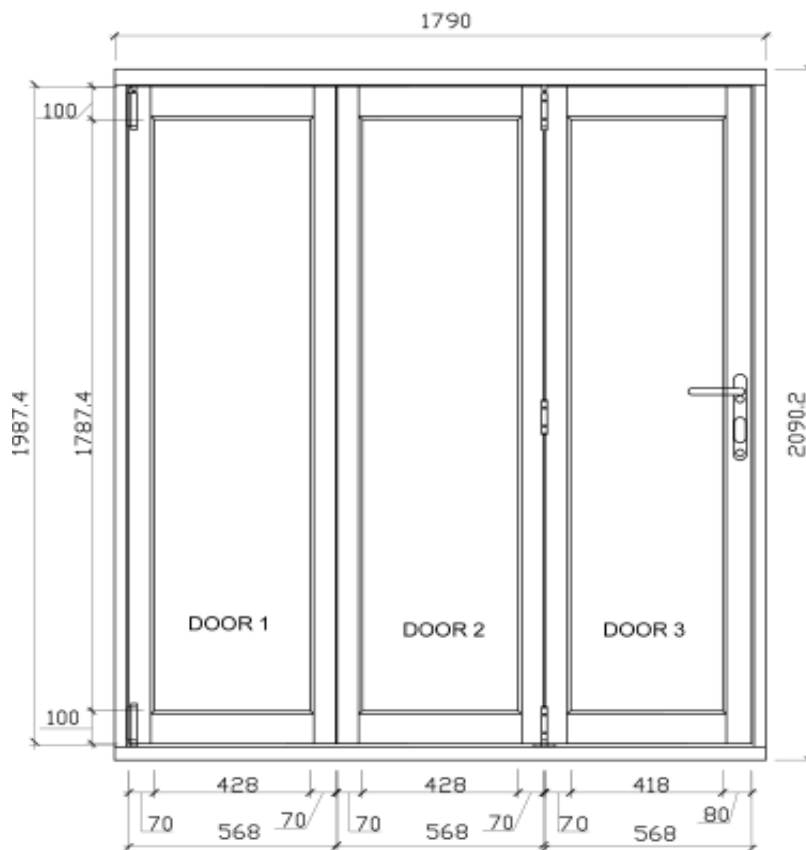

## ELITE 1.8M ( APPROX 6FT )

3 DOOR, DOUBLE GLAZED, HARDWOOD CORE WITH OAK VENEER, EXTERNAL BIFOLD DOOR SET.

### DOOR DIMENSIONS

### FRAME HEAD

### FRAME CILL

VISIBLE GLASS AREA	2.28M <sup>2</sup>
U VALUE	1.5W/M2K
BRICKWORK OPENING	1800MM x 2100MM ( WxH )
WEIGHT APPROXIMATELY	115.5KG