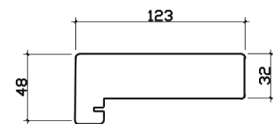

## ELITE 1.8M ( APPROX 6FT )

3 DOOR, DOUBLE GLAZED, HARDWOOD CORE WITH OAK VENEER, EXTERNAL BIFOLD DOOR SET.

### DOOR DIMENSIONS

### FRAME CILL

VISIBLE GLASS AREA	2.28M <sup>2</sup>
U VALUE	1.5W/M2K
BRICKWORK OPENING	1800MM x 2100MM ( WxH )
WEIGHT APPROXIMATELY	115.5KG