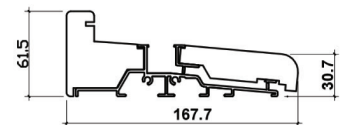

## ELITE 1.8M ( APPROX 6FT )

3 DOOR, DOUBLE GLAZED, HARDWOOD CORE WITH OAK VENEER, EXTERNAL BIFOLD DOOR SET.

### DOOR DIMENSIONS

### FRAME CILL

VISIBLE GLASS AREA	2.28M <sup>2</sup>
U VALUE	1.5W/M2K
BRICKWORK OPENING	1800MM x 2100MM ( WxH )
WEIGHT APPROXIMATELY	115.5KG