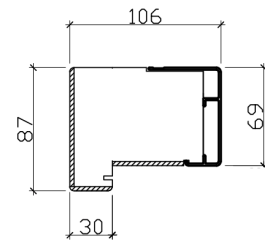

ULTRA 1.2M (APPROX 4FT)

2 DOOR, TRIPLE GLAZED, WHITE OR GREY, ALUMINIUM-CLADDING, OAK VENEER, EXTERNAL FRENCH DOORS

DOOR DIMENSIONS

FRAME HEAD

FRAME JAMBS L/R

FRAME CILL

U VALUE

1.0 W/m²K

VISIBLE GLASS AREA

1.51M²

BRICKWORK OPENING

1200MM x 2100MM (WxH)

WEIGHT APPROXIMATELY

113KG