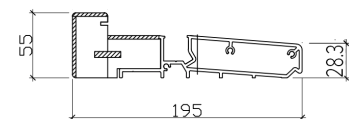

ULTRA 1.2M (APPROX 4FT)

2 DOOR, TRIPLE GLAZED, WHITE OR GREY, ALUMINIUM-CLADDING, OAK VENEER, EXTERNAL FRENCH DOORS

DOOR DIMENSIONS

FRAME HEAD

FRAME JAMBS L/R

FRAME CILL

U VALUE

1.0 W/m²K

VISIBLE GLASS AREA

1.51M²

BRICKWORK OPENING

1200MM x 2100MM (WxH)

WEIGHT APPROXIMATELY

113KG