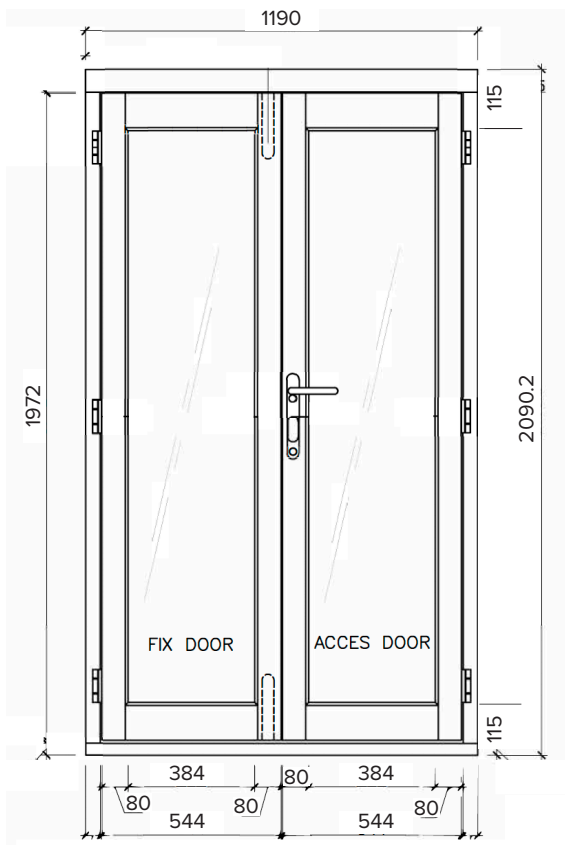

ULTRA 1.2M (APPROX 4FT)

2 DOOR, TRIPLE GLAZED, WHITE OR GREY, ALUMINIUM-CLADDING, OAK VENEER, EXTERNAL FRENCH DOORS

DOOR DIMENSIONS

FRAME HEAD

FRAME JAMBS L/R

FRAME CILL

U VALUE

1.0 W/m²K

VISIBLE GLASS AREA

1.51M²

BRICKWORK OPENING

1200MM x 2100MM (WxH)

WEIGHT APPROXIMATELY

113KG