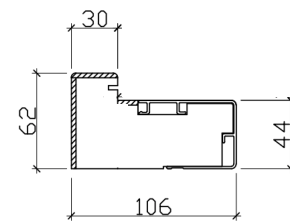

ULTRA 1.2M (APPROX 4FT)

2 DOOR, TRIPLE GLAZED, WHITE OR GREY, ALUMINIUM-CLADDING, OAK VENEER, EXTERNAL FRENCH DOORS

DOOR DIMENSIONS

FRAME HEAD

FRAME JAMBS L/R

FRAME CILL

U VALUE

1.0 W/m²K

VISIBLE GLASS AREA

1.51M²

BRICKWORK OPENING

1200MM x 2100MM (WxH)

WEIGHT APPROXIMATELY

113KG