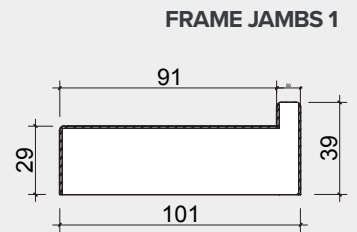

# INSPIRE 1.2M ( APPROX 4FT )

2 DOOR, INTERNAL FOLD FLAT DOOR SET

# INSPIRE 1.2M ( APPROX 4FT )

2 DOOR, INTERNAL FOLD FLAT DOOR SET

VISIBLE GLASS AREA	1.35M <sup>2</sup>
BRICKWORK OPENING	1200MM X 2017MM ( WxH )
WEIGHT APPROXIMATELY	51.5KG