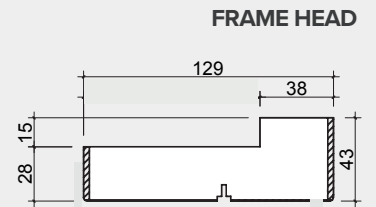

# INSPIRE 1.2M ( APPROX 4FT )

2 DOOR, INTERNAL FOLD FLAT DOOR SET

# INSPIRE 1.2M ( APPROX 4FT )

2 DOOR, INTERNAL FOLD FLAT DOOR SET

VISIBLE GLASS AREA	1.35M <sup>2</sup>
BRICKWORK OPENING	1200MM X 2017MM ( WxH )
WEIGHT APPROXIMATELY	51.5KG