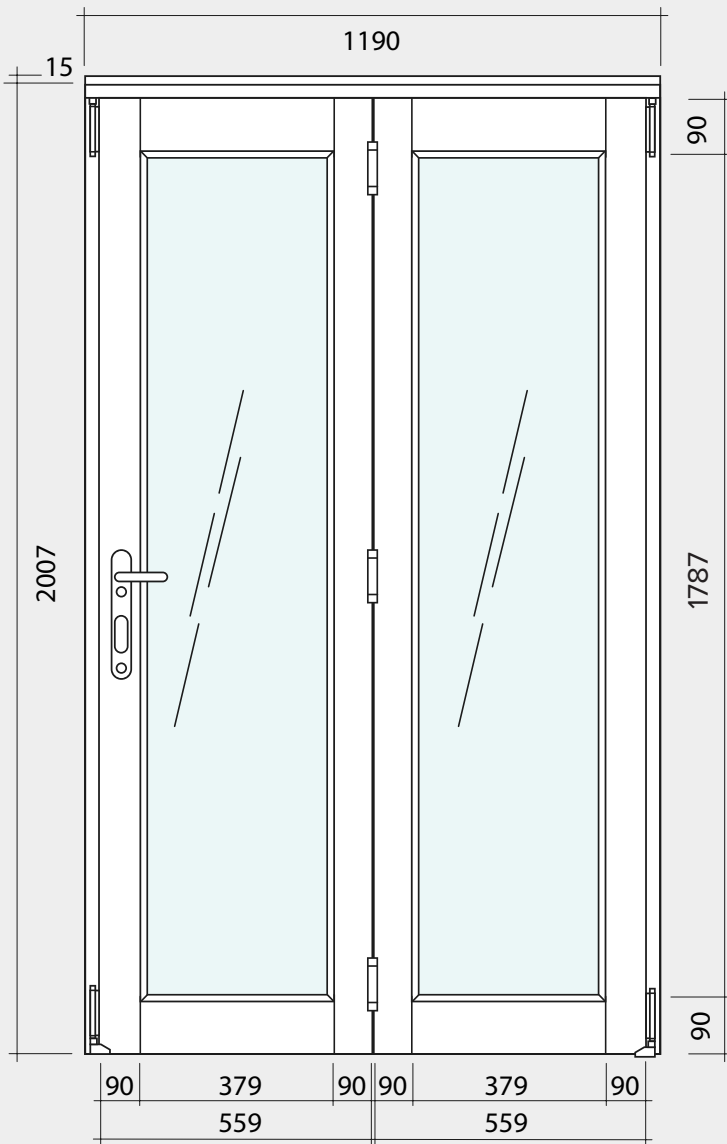

# INSPIRE 1.2M ( APPROX 4FT )

2 DOOR, INTERNAL FOLD FLAT DOOR SET

# INSPIRE 1.2M ( APPROX 4FT )

2 DOOR, INTERNAL FOLD FLAT DOOR SET

VISIBLE GLASS AREA	1.35M <sup>2</sup>
BRICKWORK OPENING	1200MM X 2017MM ( WxH )
WEIGHT APPROXIMATELY	51.5KG