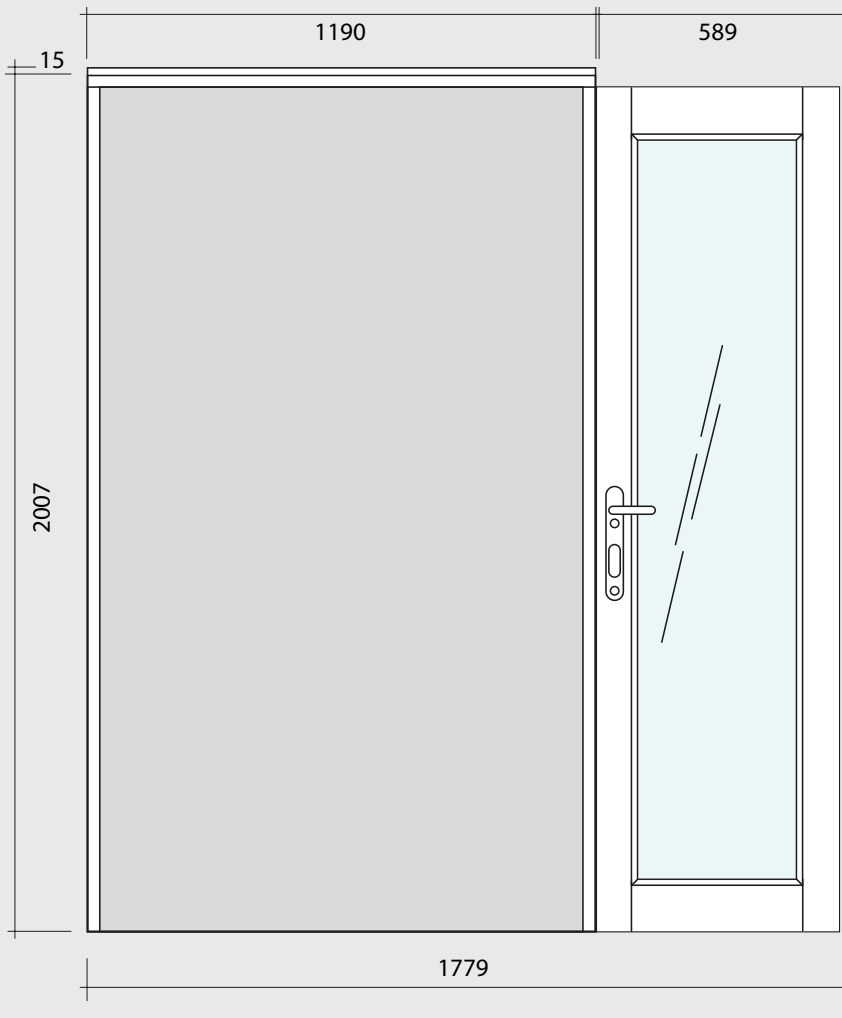

# INSPIRE 1.2M ( APPROX 4FT )

2 DOOR, INTERNAL FOLD FLAT DOOR SET

# INSPIRE 1.2M ( APPROX 4FT )

2 DOOR, INTERNAL FOLD FLAT DOOR SET

VISIBLE GLASS AREA	1.35M <sup>2</sup>
BRICKWORK OPENING	1200MM X 2017MM ( WxH )
WEIGHT APPROXIMATELY	51.5KG