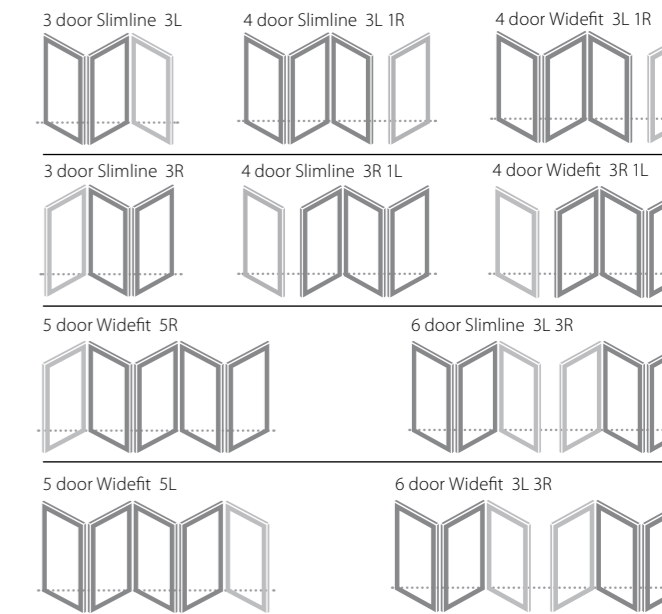

Configurations

The sets can be fitted to open into or out from the room of your choice, and opening from left to right or from right to left.

NB. Doors can be locked from either side.